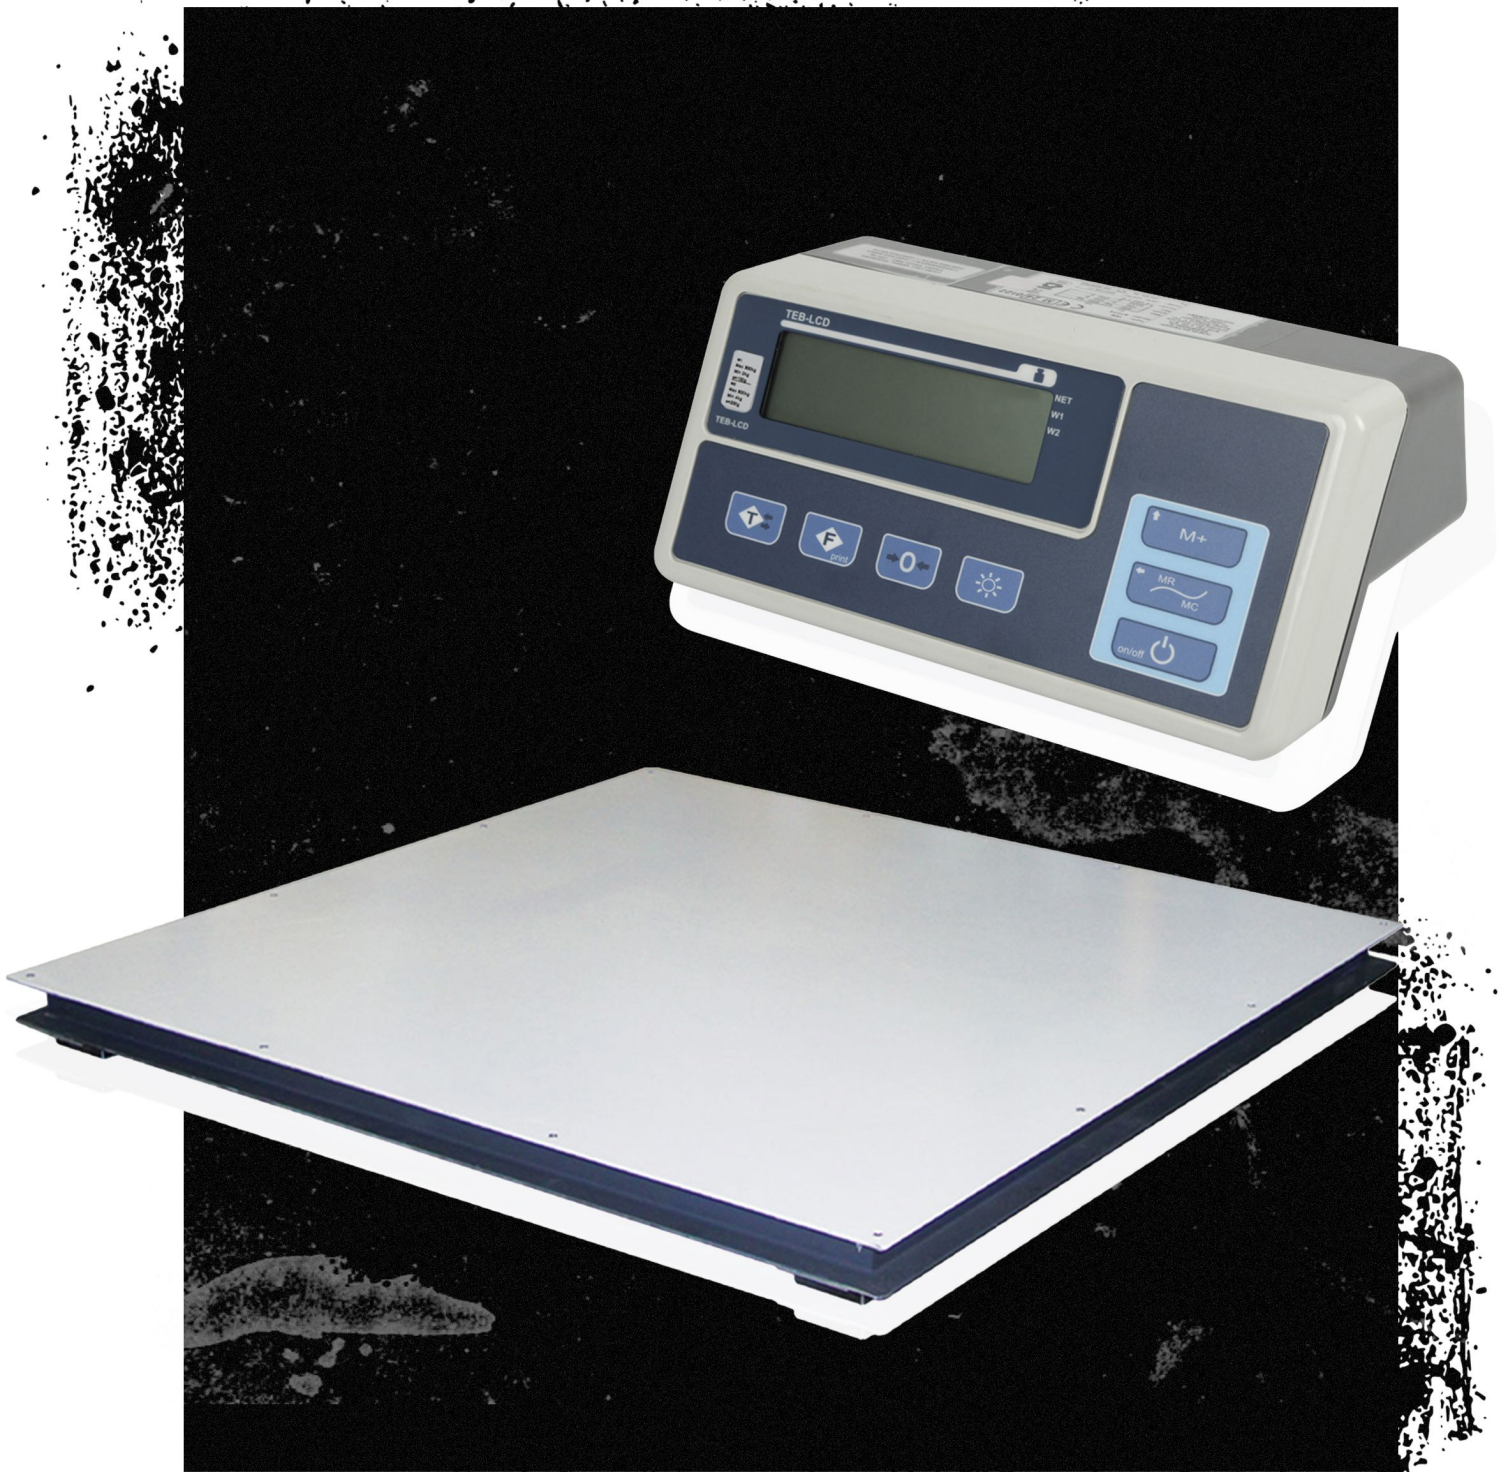

# Platform scale with scale legalization PRO-P600L

**The wagPRO-P600L is a platform scale with legalization, i.e. a special certificate issued by the International Organization for Legal Metrology.**

The goods to be weighed are placed on a steel, heavy-duty platform measuring 91 x 81 cm. The scale can accurately check the weight of products up to 600 kg with a precision of 200 grams.

# Platform scale with scale legalization PRO-P600L

<b>Model</b>	wagPRO-P600L	<b>Display</b>	LCD, backlit
<b>Material</b>	steel, plastic	<b>Power supply</b>	rechargeable, mains
<b>Maximum nominal load</b>	600 kg	<b>Energy required</b>	7,8V, 5W
<b>Minimum nominal load</b>	4 kg	<b>Operating temperature</b>	10°C ~ +40°C
<b>Accuracy</b>	200 g	<b>Display dimensions</b>	28x15x13 cm
<b>Maximum permissible load</b>	100% of rated load	<b>Platform dimensions</b>	91 x 81 x 15 cm