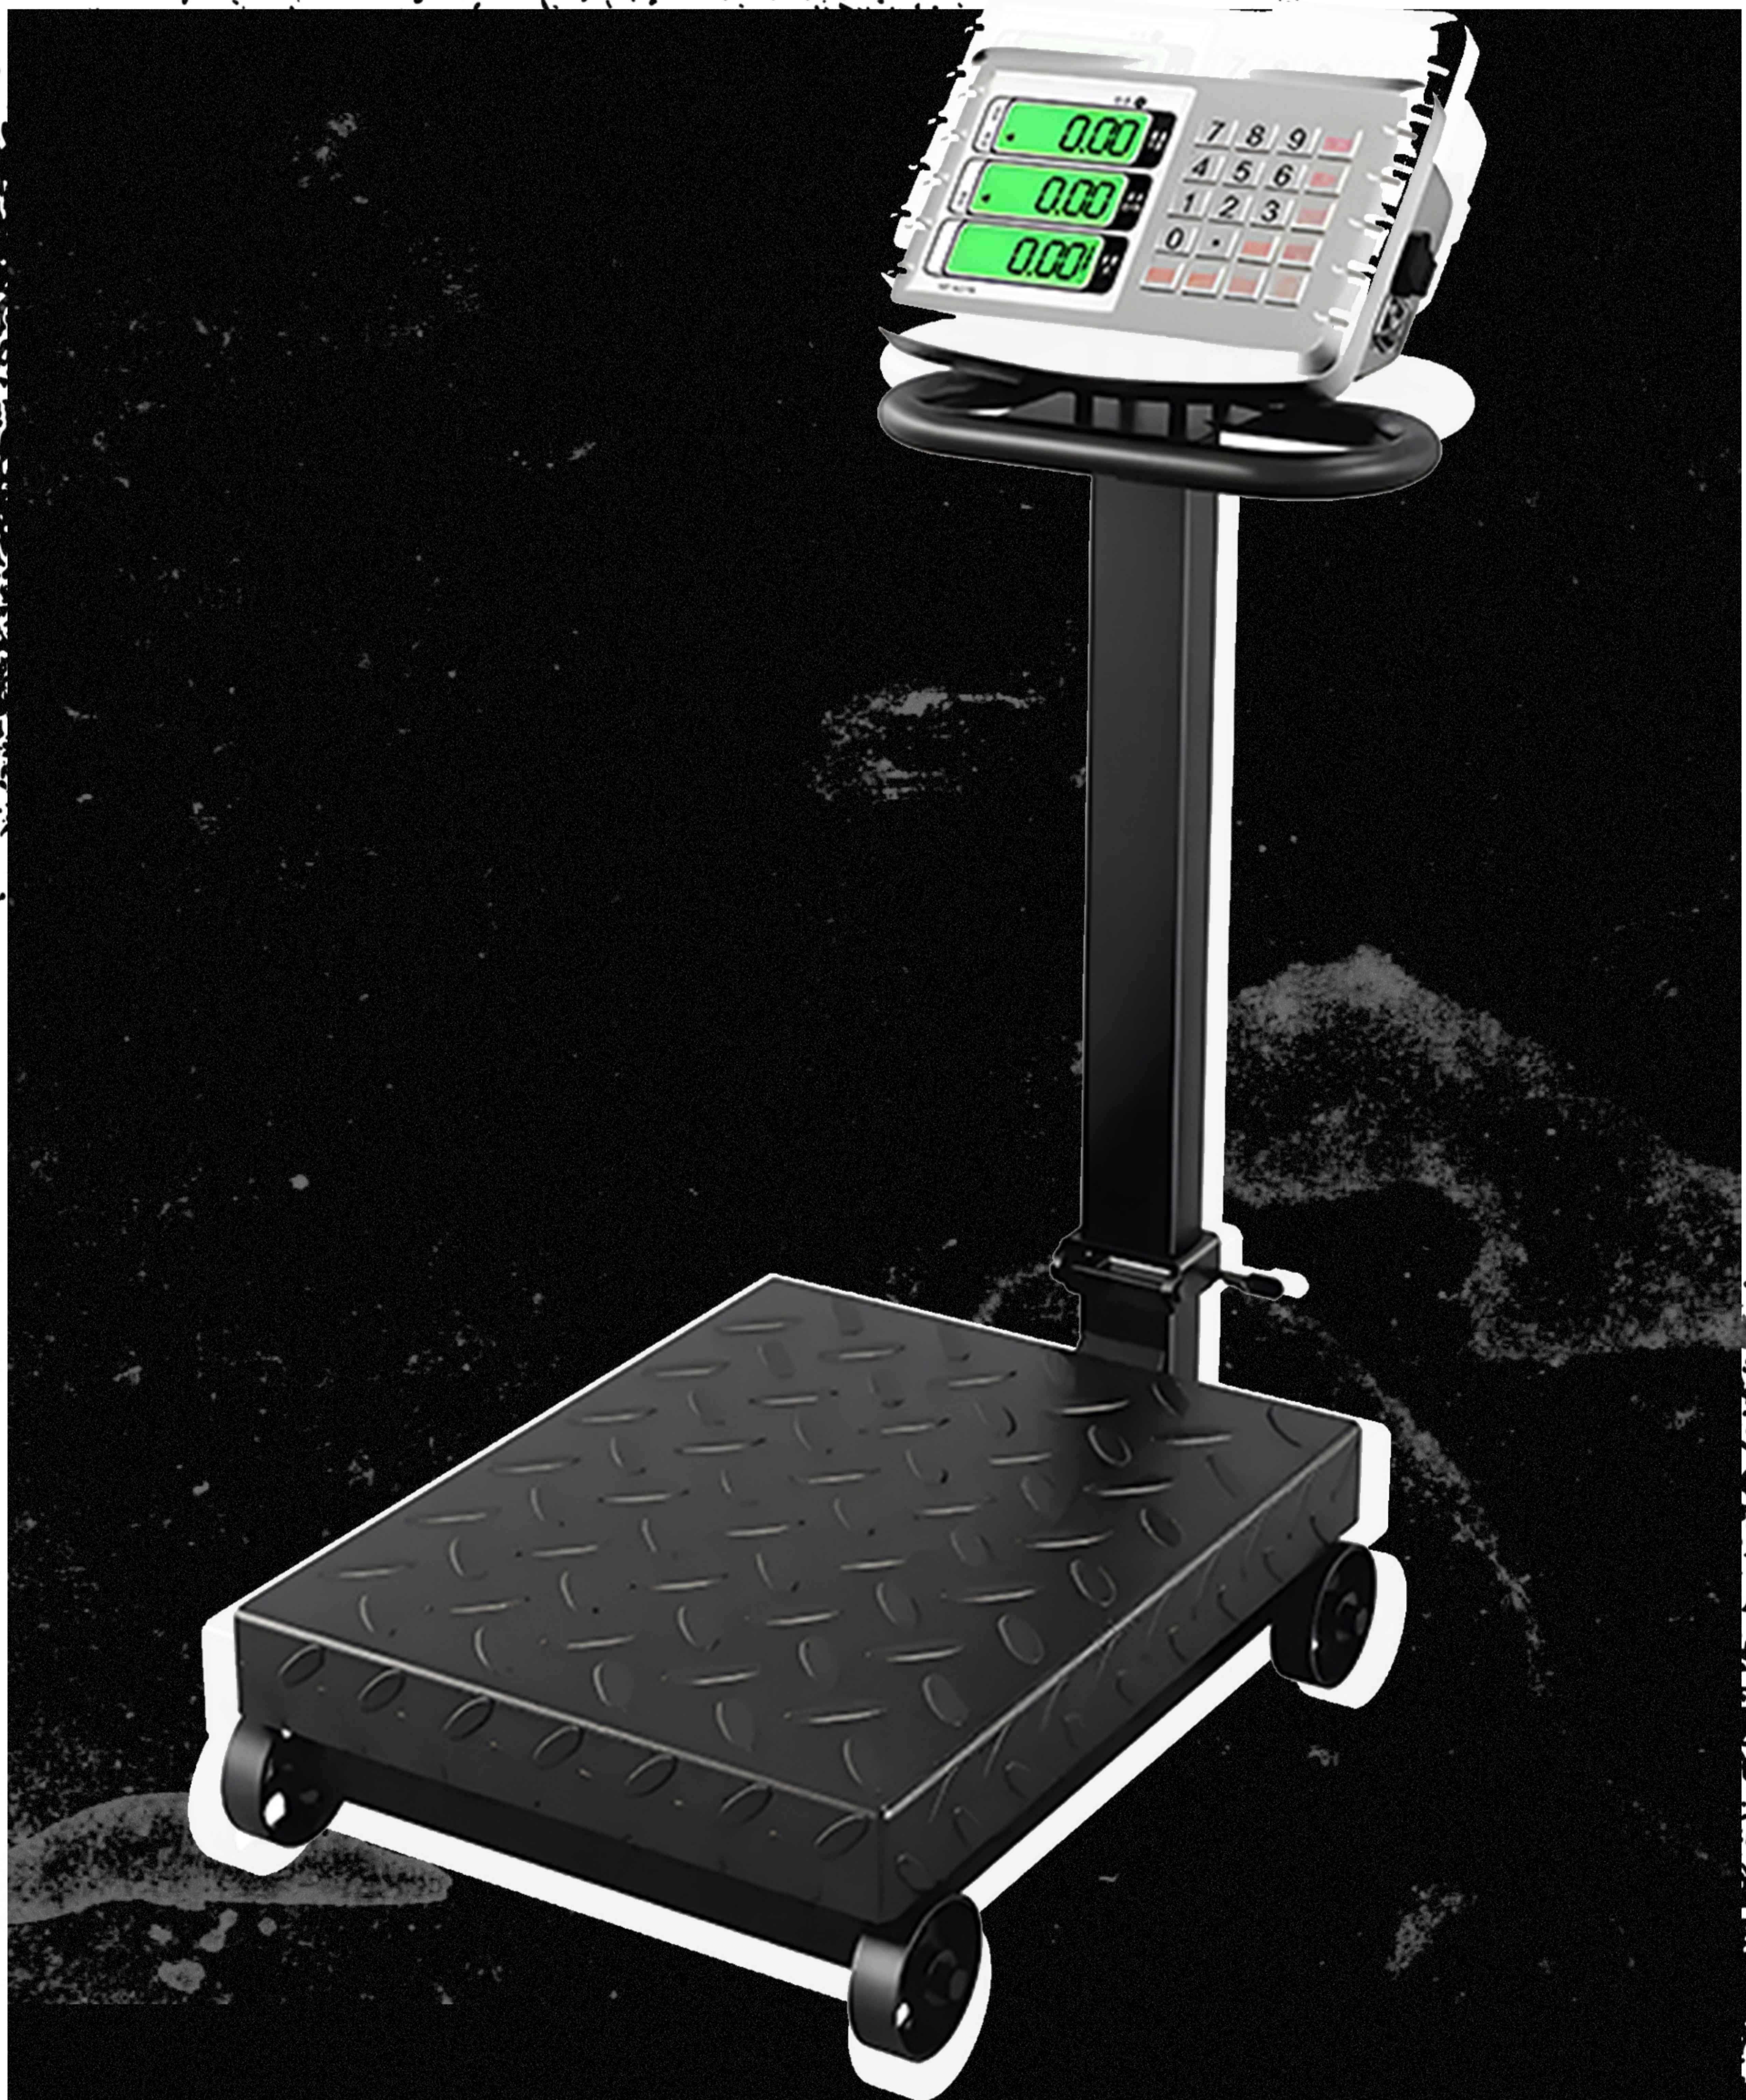

1

Platform scale up to 1000 kg wagPRO-P1000W

The wagPRO-P1000W platform scale is designed to measure the weight of larger items. **The maximum load capacity is 1 ton.** The scale has **4 wheels and a handle** for easy movement. The weighing system is highly accurate, allowing measurements to be taken with an **accuracy of 500 grams.**

Platform scale up to 1000 kg wagPRO-P1000W

| | | | |
|---------------------------------|--|------------------------------|--------------------------------|
| Model | wagPRO-P1000W | Power supply | mains-powered, battery-powered |
| Material | iron sheet | Battery capacity | 4 Ah (4000 mAh) |
| Max. rated load | 1000 kg | Battery life | up to 2 days |
| Accuracy | +/- 500 g | Standby time | up to a week |
| Maximum permissible load | 100% of the rated load | Automatic shutdown | after 10 seconds of inactivity |
| Scale legalization | no | Operating temperature | from -10 to 40°C |
| Display | digital, up to 5 digits | Device dimensions | 50 (L) x 40 (W) x 84 (H) |
| Display backlight | green | Platform dimensions | 50 x 40 cm |
| Battery type | lead-acid | Package dimensions | 98 x 65 x 46 cm |
| Additional features | tare weighing, product counting, unit price entry, screen backlight, automatic shut-off function | | |