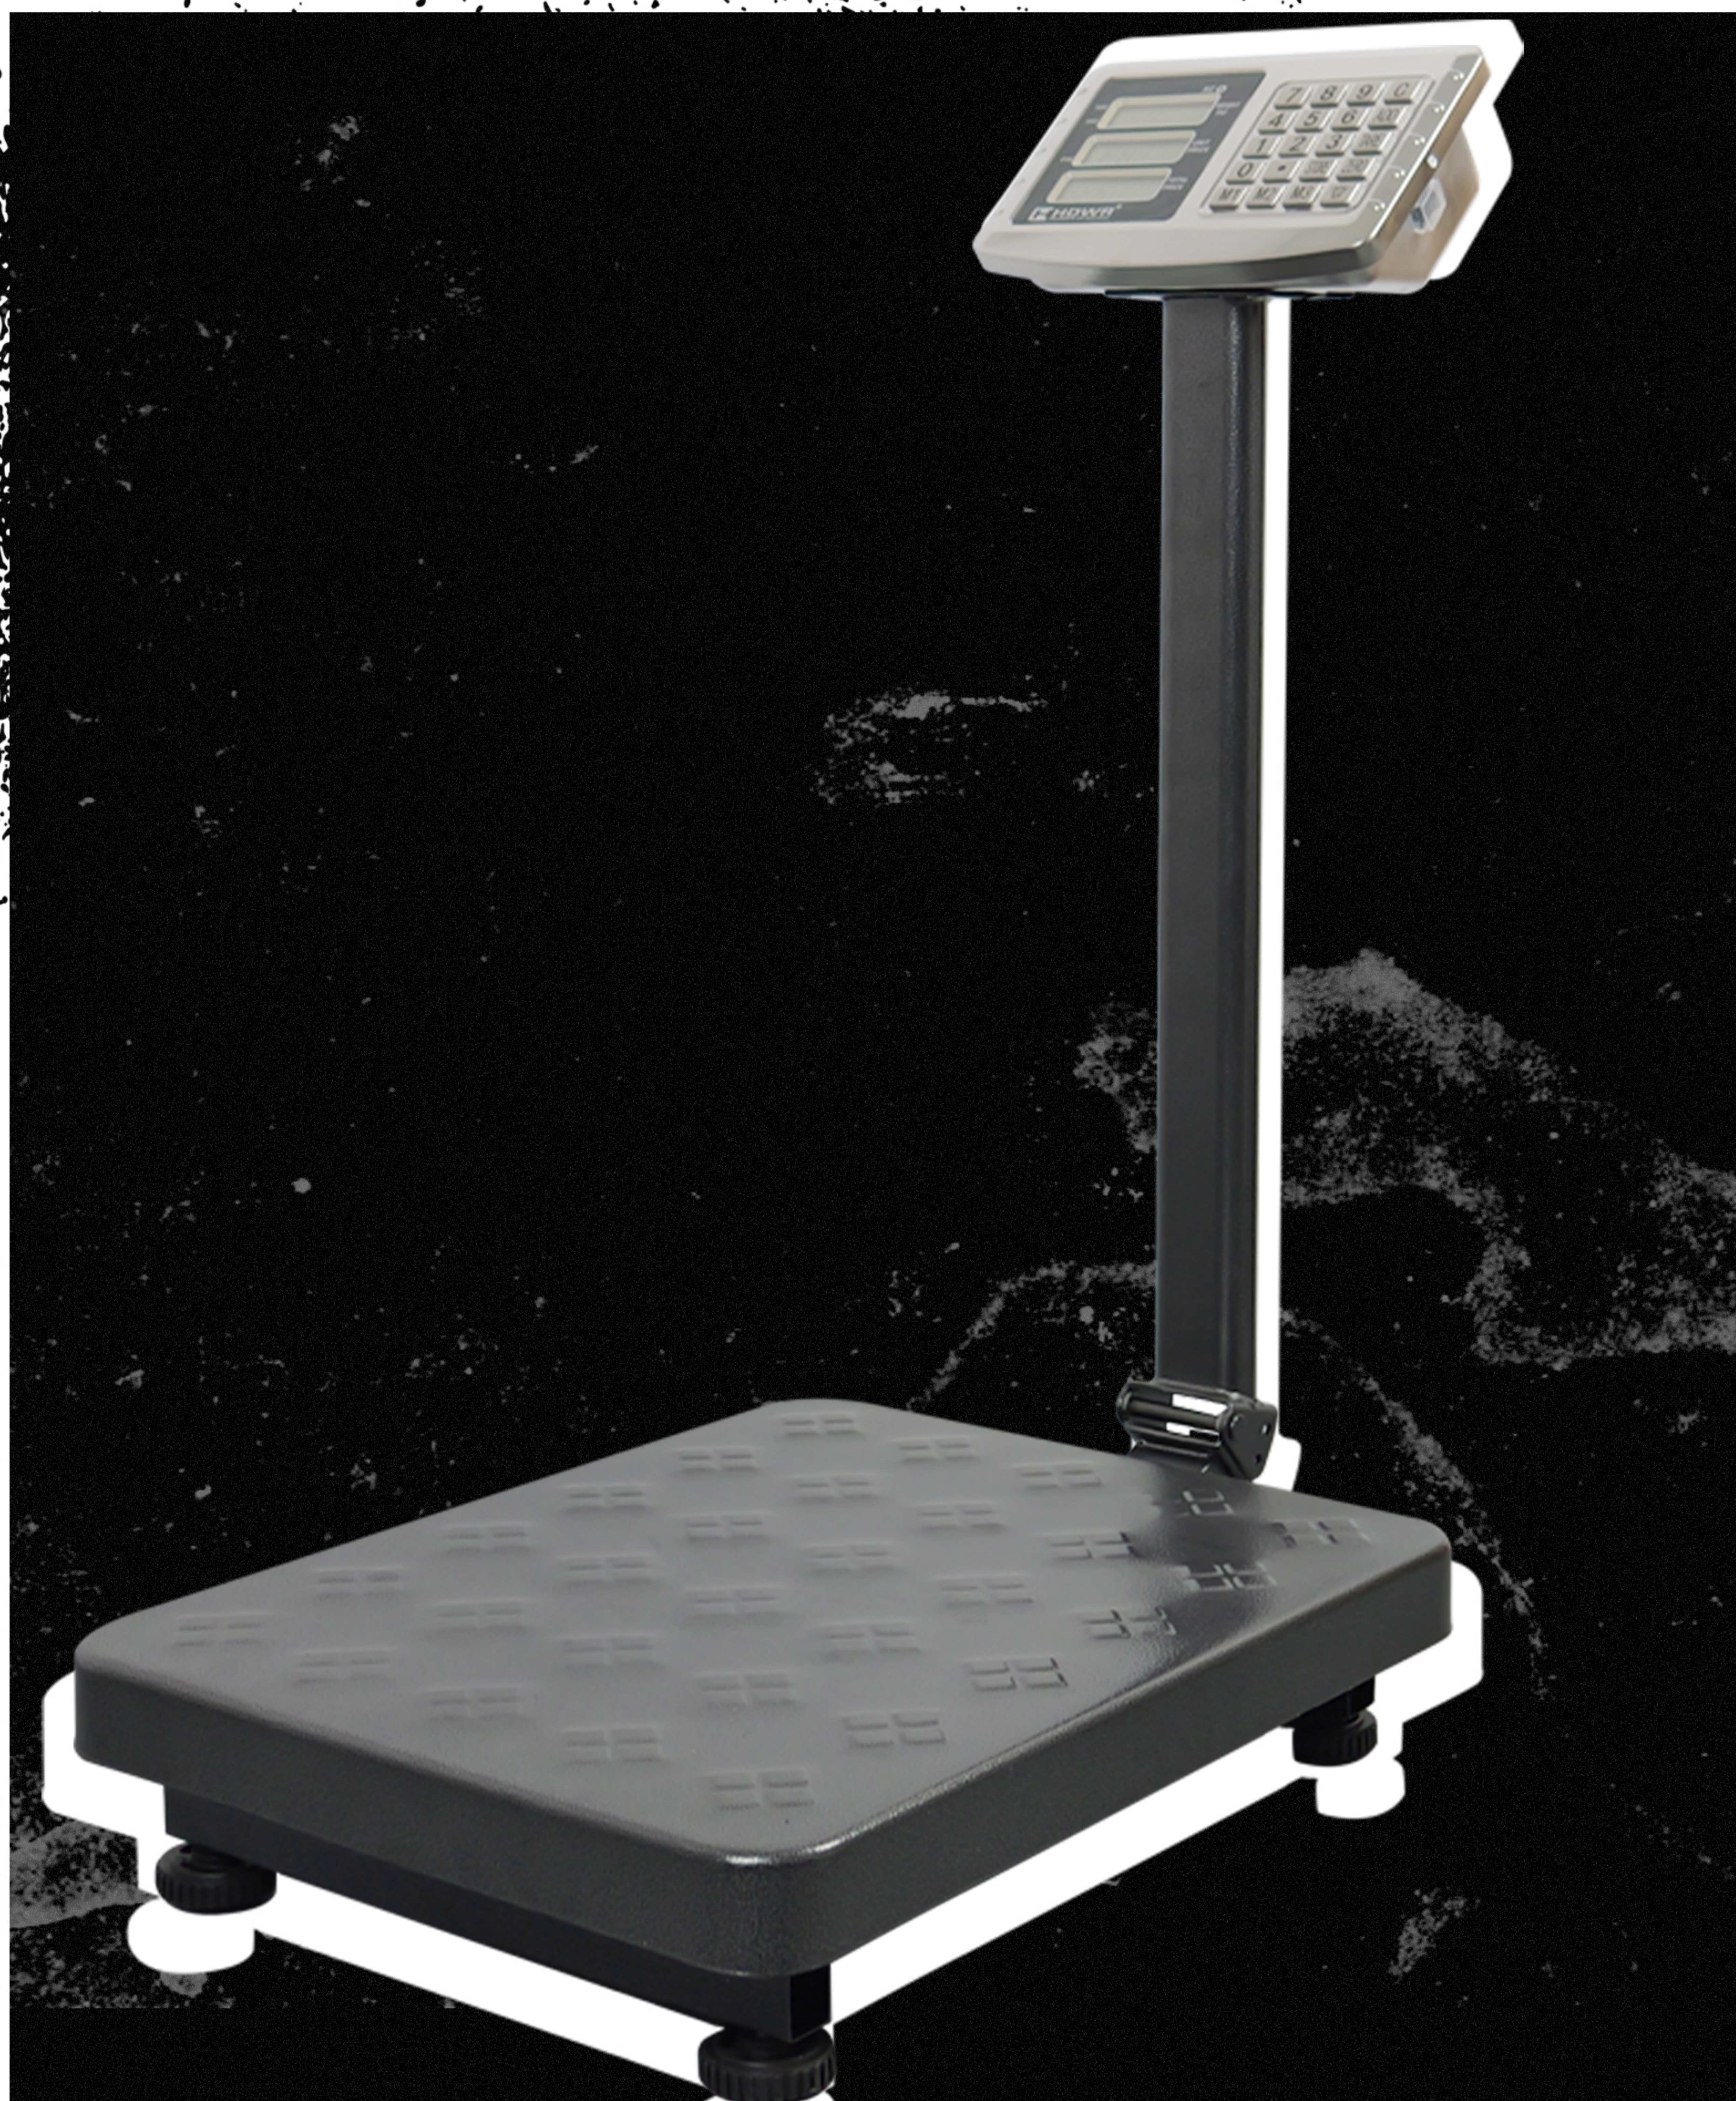

# 1 Platform scale with a load capacity of up to 300 kg wagPRO-P300

**The Platform Warehouse Scale wagPRO-P300 allows precise weighing of goods up to 300 kg thanks to a sturdy metal platform with tabs that prevent items from moving.**

Equipped with an intuitive control panel, functions such as tare, piece counting and summing, and a built-in rechargeable battery that provides up to 2 days of operation, it is ideal for industrial and warehouse use.

# Platform scale with a load capacity of up to 300 kg wagPRO-P300

<b>Model</b>	wagPRO-P300	<b>Power supply</b>	mains, rechargeable
<b>Fabrication material</b>	steel	<b>Battery capacity</b>	4 Ah (4000 mAh)
<b>Maximum nominal load</b>	300 kg	<b>Battery life</b>	up to 2 days
<b>Measurement accuracy</b>	+/- 100 g	<b>Standby time</b>	up to a week
<b>Maximum permissible load</b>	100% of rated load	<b>Operating temperature</b>	0°C ~ 40°C
<b>Legalization of scales</b>	no	<b>Operating humidity</b>	<= 85% at 20°C
<b>Display</b>	digital, up to 5 digits	<b>Dimensions when unfolded</b>	65(L) x 42(W) x 82(H) cm
<b>Display backlighting</b>	yes	<b>Weighing platform dimensions</b>	40 x 50 cm
<b>Automatic backlight blanking</b>	after 3 seconds of inactivity	<b>Weight of device</b>	11 kg
<b>Battery type</b>	lead-acid	<b>Weight with packaging</b>	11,3 kg
<b>Additional features</b>	Weight tare, product counting, unit price entry, screen backlighting		