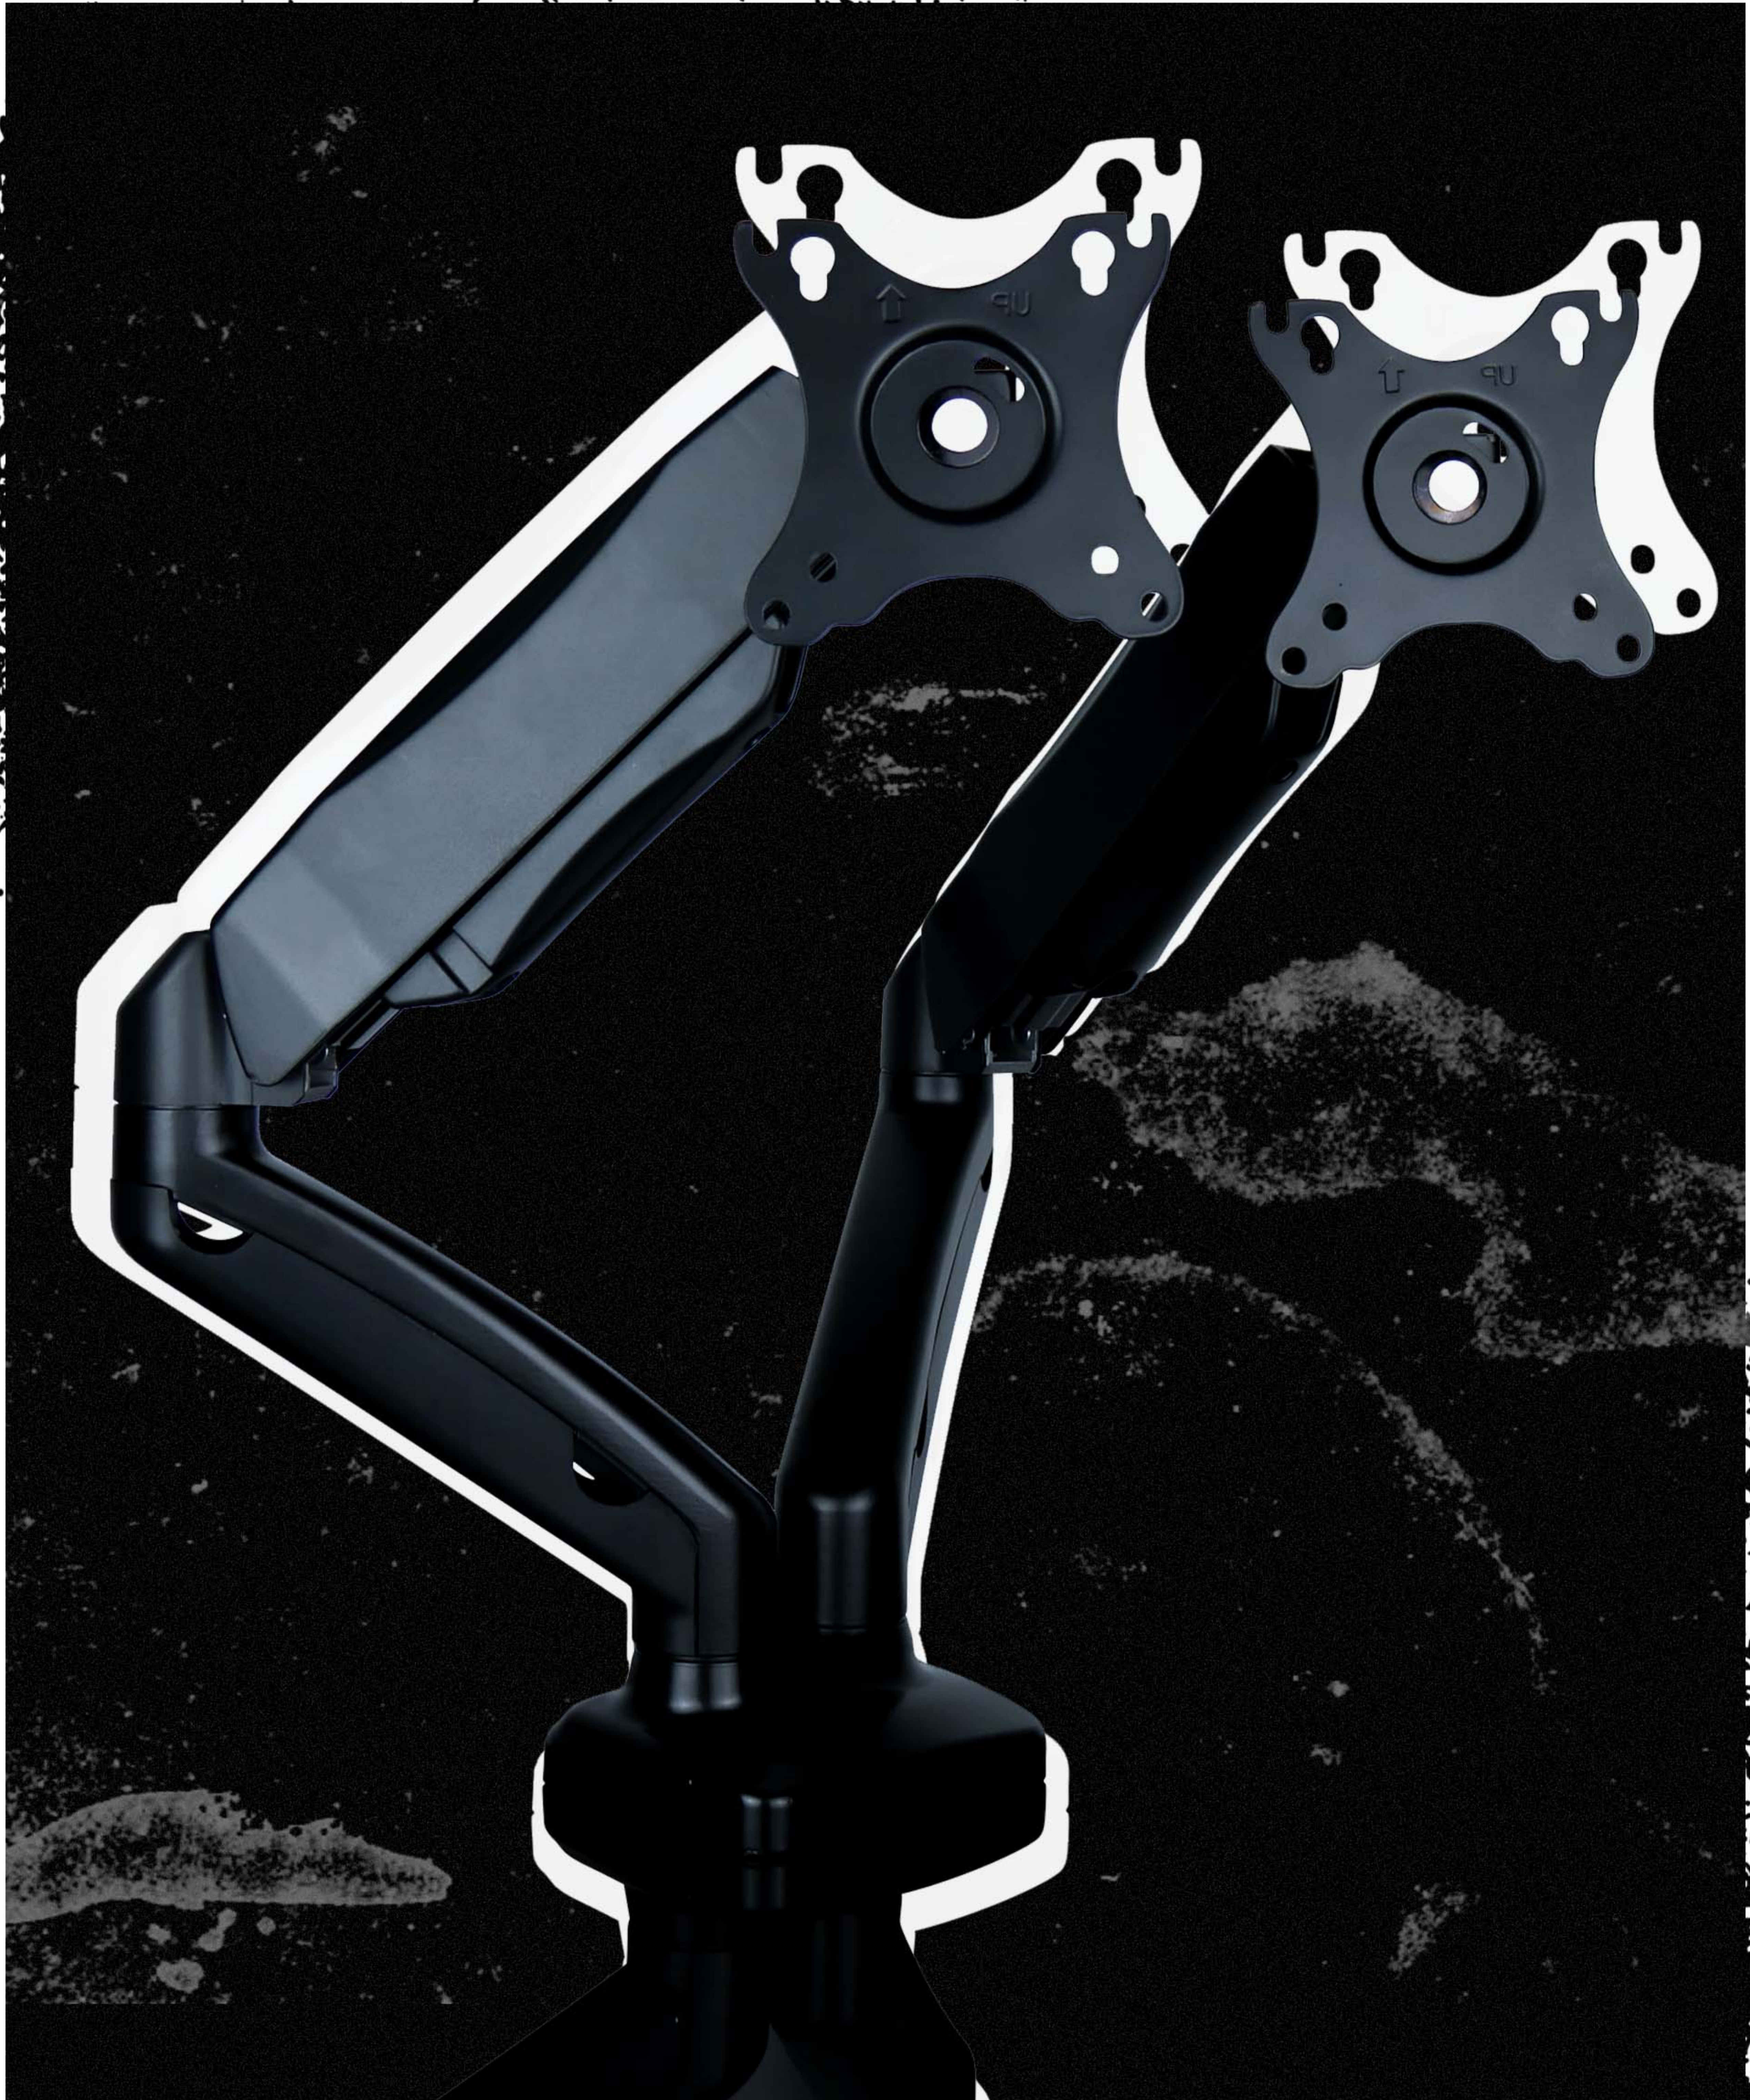

1

Solid desk mount for 2 monitors SolidHand-SG02

The SolidHand-SG02 monitor mount is a practical and convenient accessory designed to securely mount two monitors simultaneously. This saves workspace and helps maintain order and organization in your office space.

Solid desk mount for 2 monitors SolidHand-SG02

Model	SolidHand-SG02	Arm rotation range	360°
Color	black	Monitor rotation range	-90° ~ 90°
Number of monitors	2	Monitor tilt range	-45° ~ 90°
Min. monitor diagonal	13"	Min. arm reach	160 mm
Maximum monitor diagonal	27"	Max arm reach	410 mm
Max monitor weight	2-6 kg	Handle weight	2,7 kg
Height adjustment	supported by a gas spring	Package dimensions	400 x 295 x 125 mm