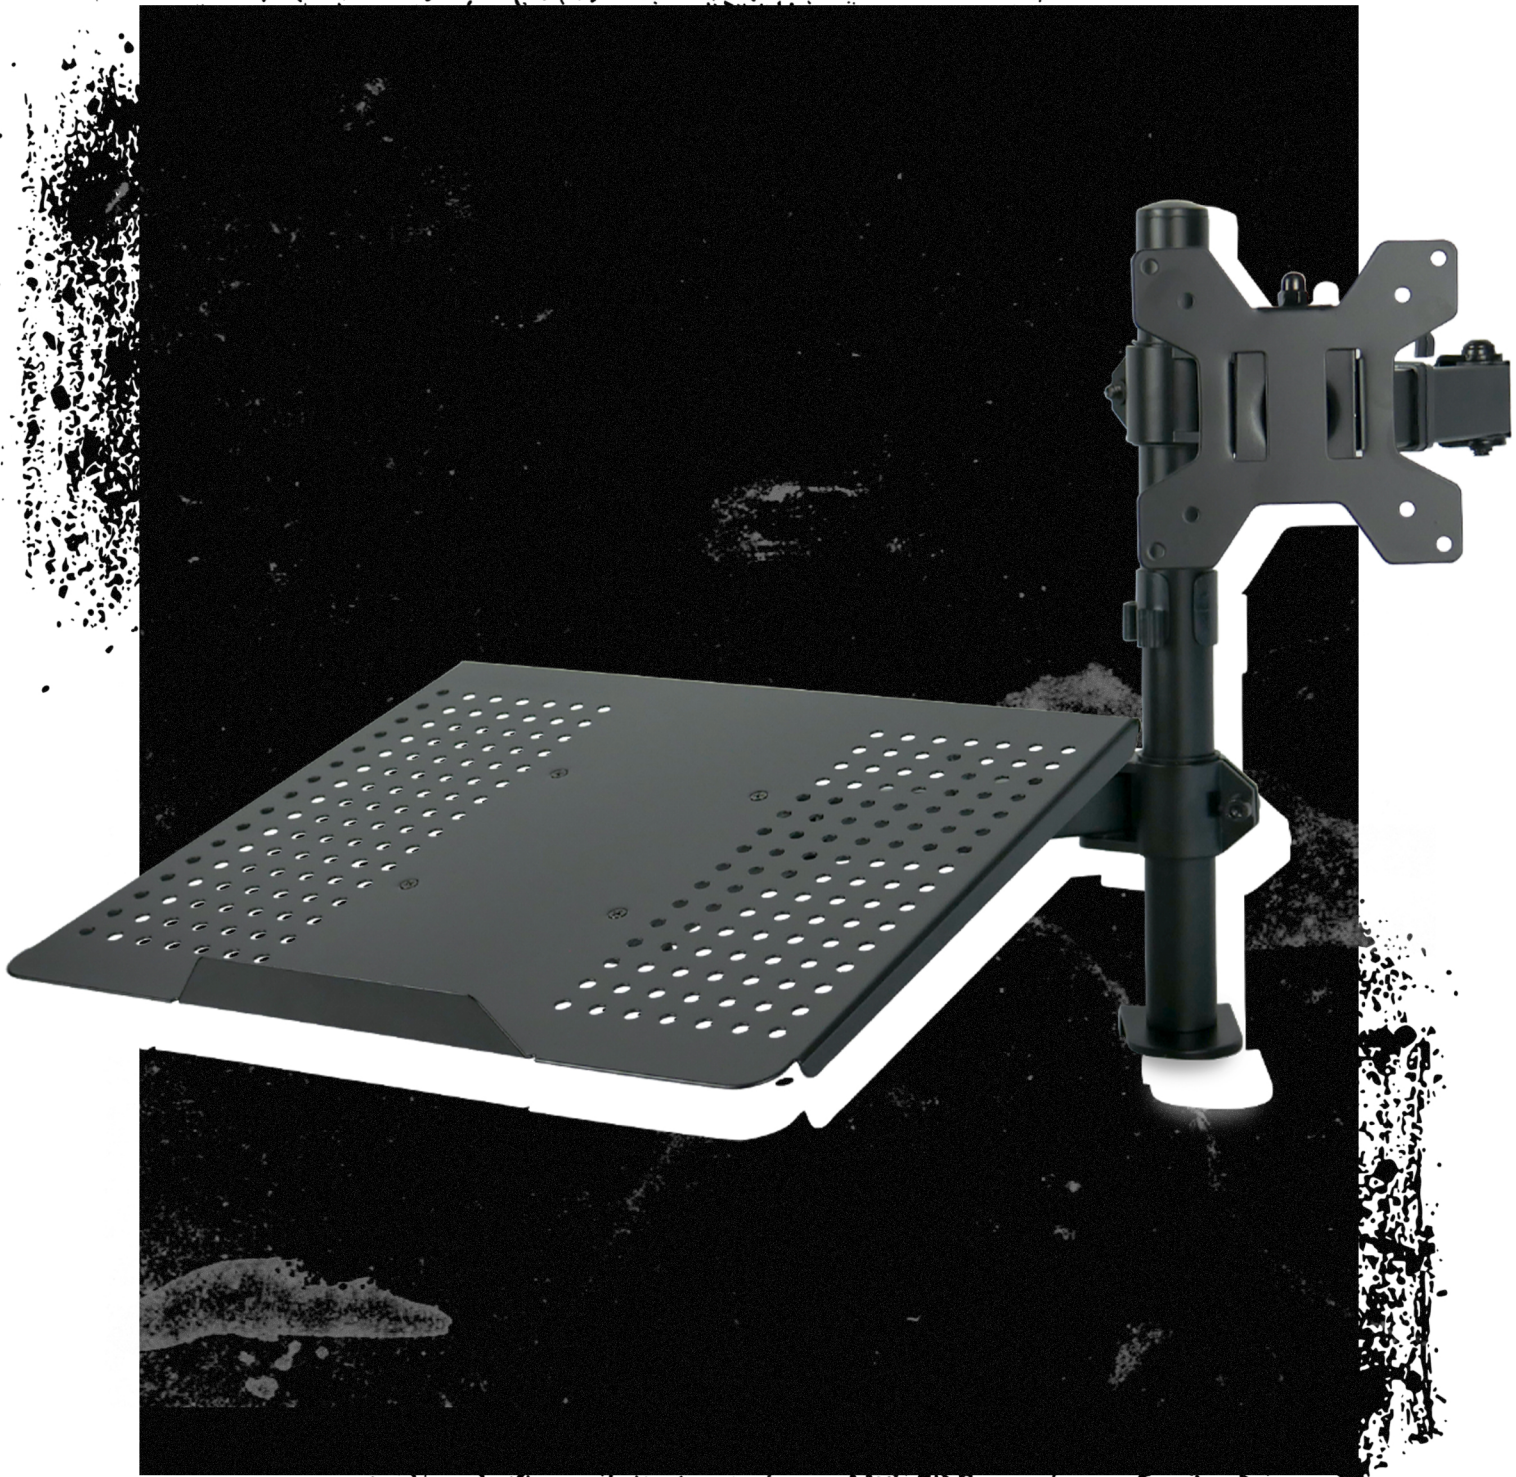

## Monitor and laptop holder SolidHand LM01

**SolidHand LM01** is a multifunctional mount that offers stable mounting of LCD monitors from 13 to 27 inches. The strong steel arm will securely hold a display weighing up to 10 kg. In addition, the accessory features a special stand designed to accommodate a laptop computer.

## Monitor and laptop holder SolidHand LM01

<b>Model</b>	SolidHand LM01	<b>Height adjustment</b>	manual, with the help of tools
<b>Color</b>	black	<b>Arm rotation range</b>	360°
<b>Number of monitors</b>	1	<b>Monitor rotation range</b>	-90° ~ 90°
<b>Number of laptops</b>	1	<b>Tilt range of the monitor</b>	-90° ~ 90°
<b>Min. diagonal of the monitor</b>	13"	<b>Arm height range</b>	100 ~ 400 mm
<b>Max. diagonal of the monitor</b>	27"	<b>Weight of the handle</b>	2,8 kg
<b>Max. weight of devices</b>	10 kg	<b>Dimensions of the base</b>	300 x 350 mm