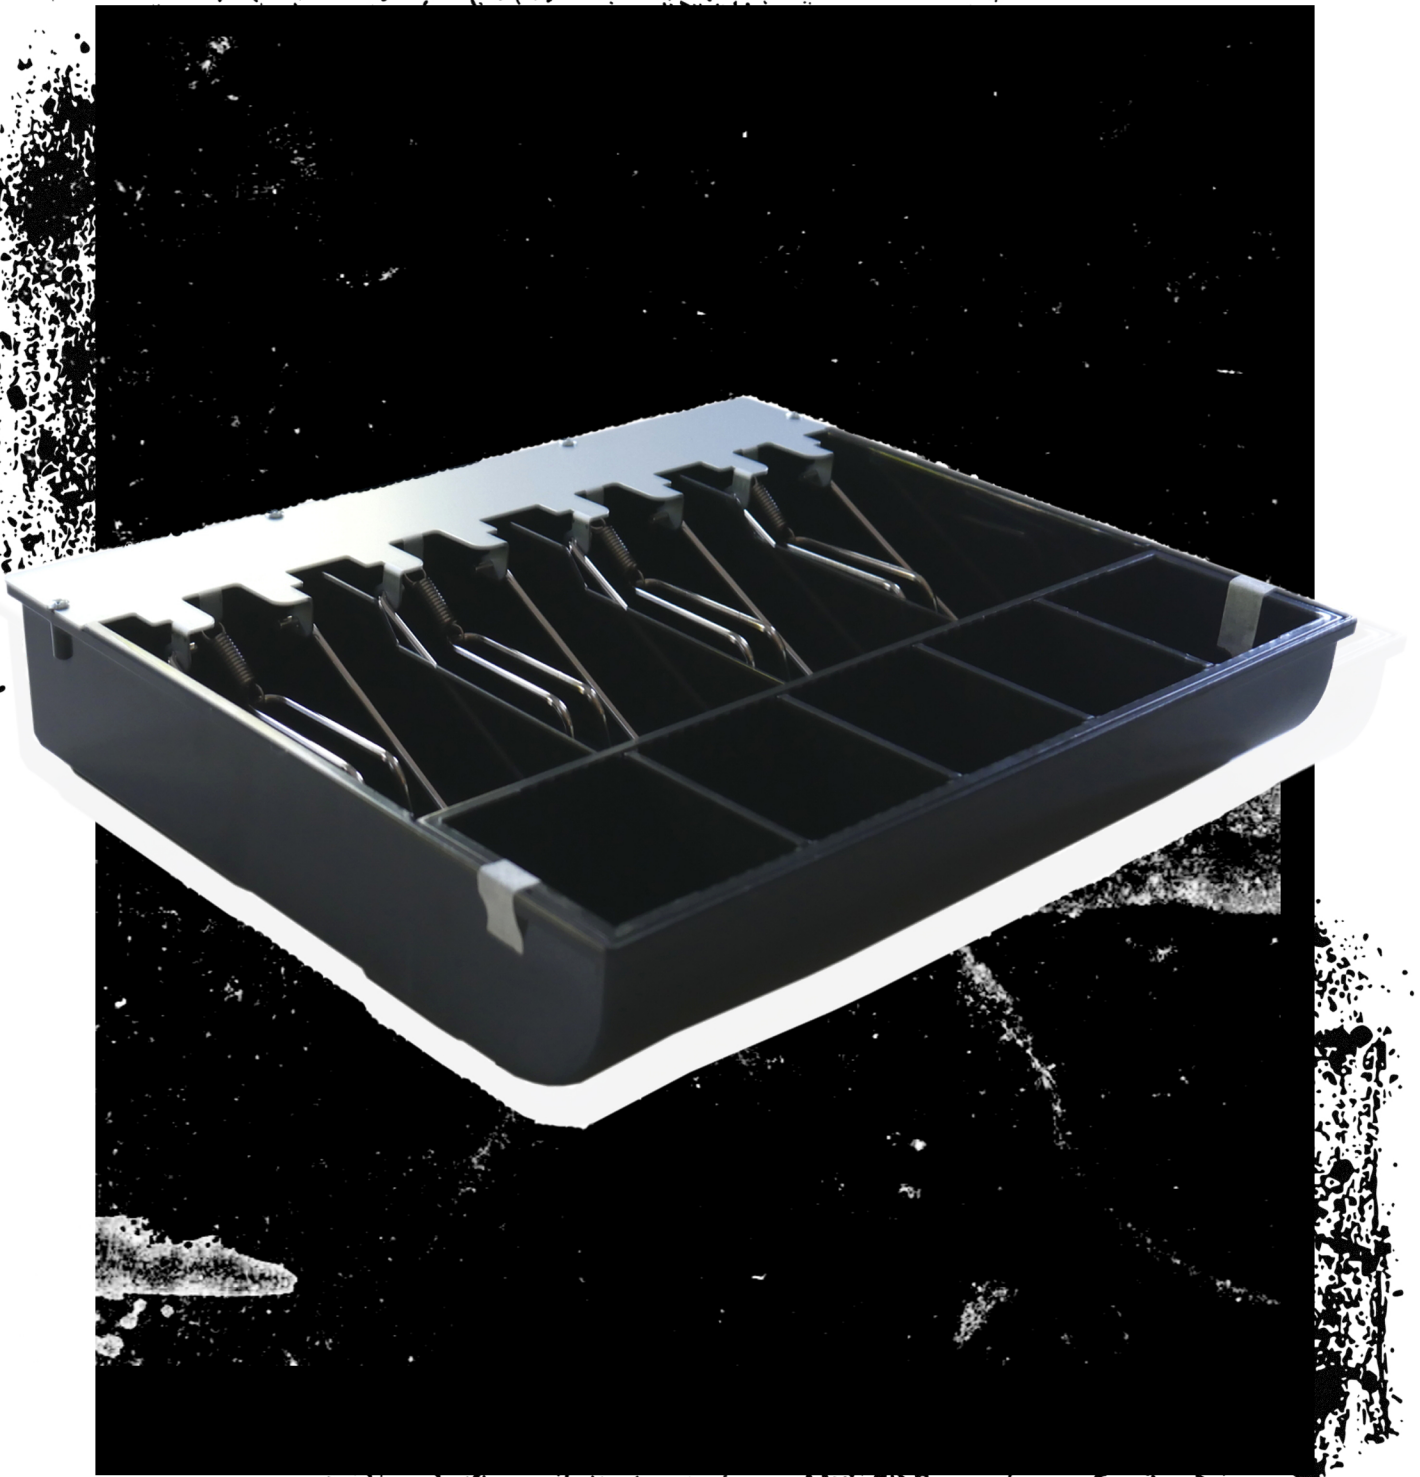

1

Cash insert HD-WS33

The HD-WS33 money tray is an excellent solution for those looking for a cash organizer. It helps keep things neat and tidy, making your daily work easier.

Cash tray for cash drawer, cash tray HD-WS33

Warranty	1 year	Additional features	Adjustable compartments, locker under the coin insert for other means of payment
Color	black	Dimensions of the cartridge	30 x 25 x 5,9 cm
Fabrication material	ABS plastic, SECC metal plate	Package dimensions	36 x 33,5 x 6,8 cm
Number of bill compartments	4	Cartridge weight	1 kg
Dimensions of bill compartments	7 x 18,8 cm	Compatible drawer models	HD-KR33
Number of coin compartments	5	Security of banknotes	stainless steel latches with spring mechanism