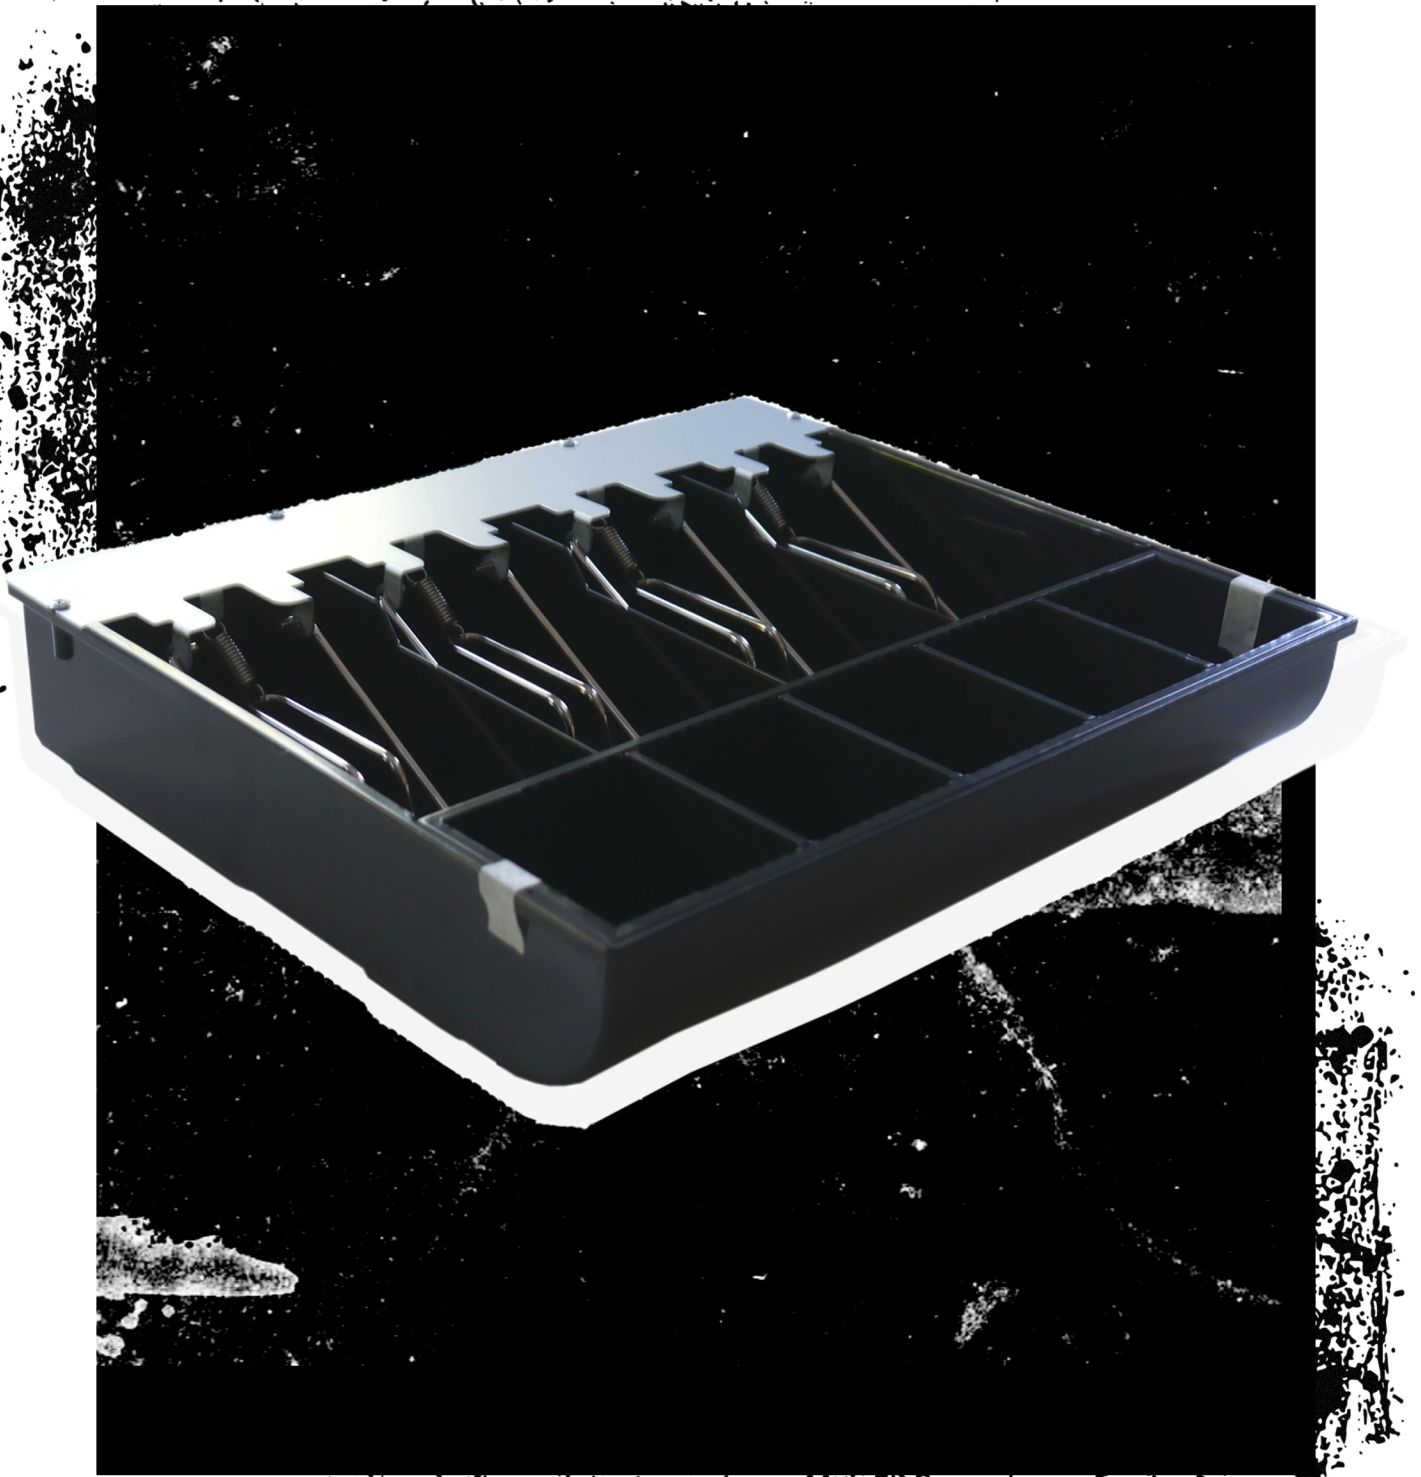

## Cash insert HD-WS33

**The HD-WS33 money tray** is an excellent solution for those looking for a cash organizer. It helps keep things neat and tidy, making your daily work easier.

## Cash tray for cash drawer, cash tray HD-WS33

<b>Warranty</b>	1 year	<b>Additional features</b>	Adjustable compartments, locker under the coin insert for other means of payment
<b>Color</b>	black	<b>Dimensions of the cartridge</b>	30 x 25 x 5,9 cm
<b>Fabrication material</b>	ABS plastic, SECC metal plate	<b>Package dimensions</b>	36 x 33,5 x 6,8 cm
<b>Number of bill compartments</b>	4	<b>Cartridge weight</b>	1 kg
<b>Dimensions of bill compartments</b>	7 x 18,8 cm	<b>Compatible drawer models</b>	HD-KR33
<b>Number of coin compartments</b>	5	<b>Security of banknotes</b>	stainless steel latches with spring mechanism