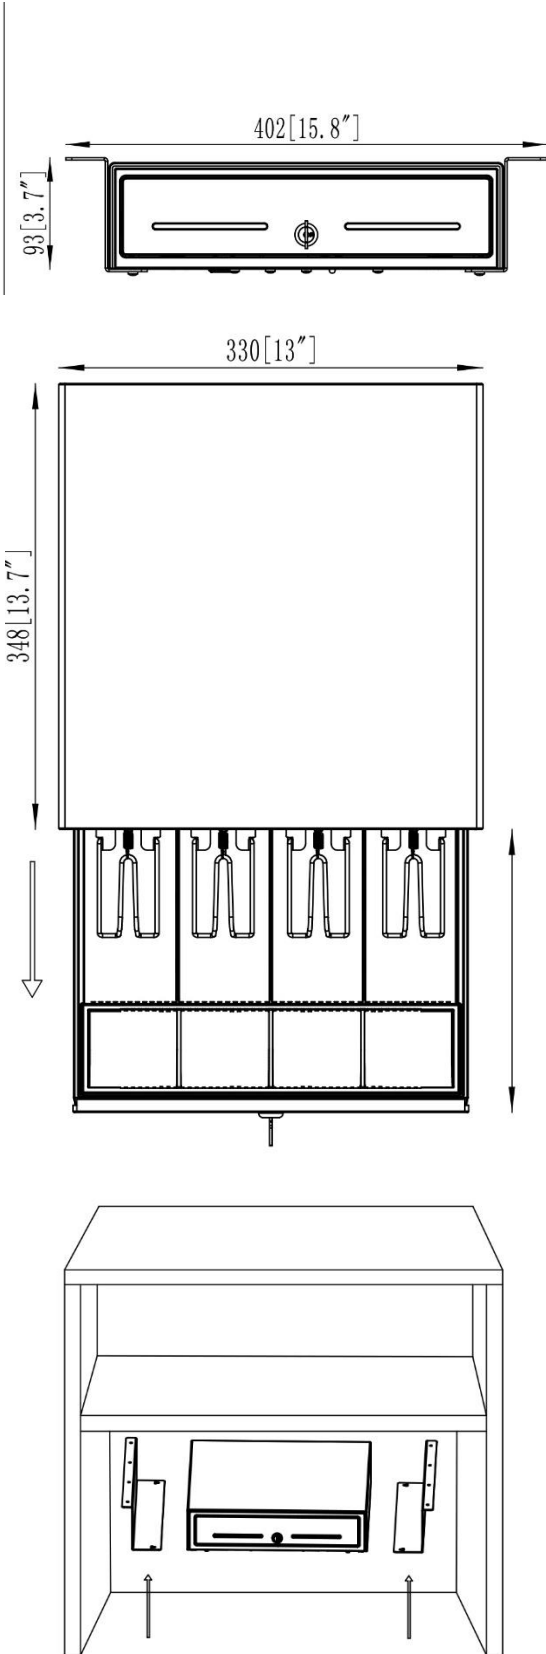

User Manual

Mounting bracket for
cash drawer

HD-MB33

Table of contents

Specifications: 3
Set contents:..... 3
Dimensions: 4
Installation:..... 5

Specifications:

- **Color:** Black
- **Material:** thick cold-rolled steel
- **Compatible drawer models:** HD-KER33 and HD-KR33
- **Dimensions:** 9.3 x 9.3 x 34.5 cm

Set contents:

- Two mounting brackets
- Mounting screws
- Manual

Dimensions:

Installation: