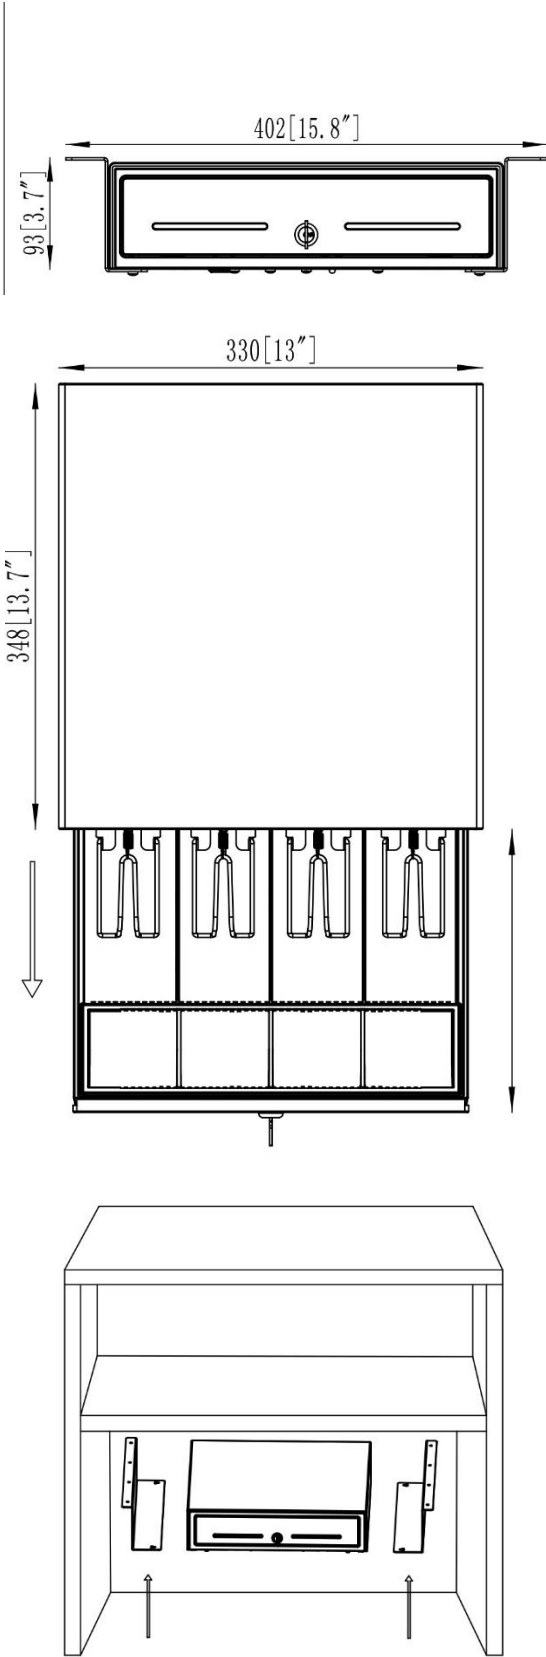

User Manual

Mounting bracket for
cash drawer

HD-MB33

Table of contents

Specifications: 3
Set contents:..... 3
Dimensions: 4
Installation:..... 5

Specifications:

- **Color:** Black
- **Material:** thick cold-rolled steel
- **Compatible drawer models:** HD-KER33 and HD-KR33
- **Dimensions:** 9.3 x 9.3 x 34.5 cm

Set contents:

- Two mounting brackets
- Mounting screws
- Manual

Dimensions:

Installation: