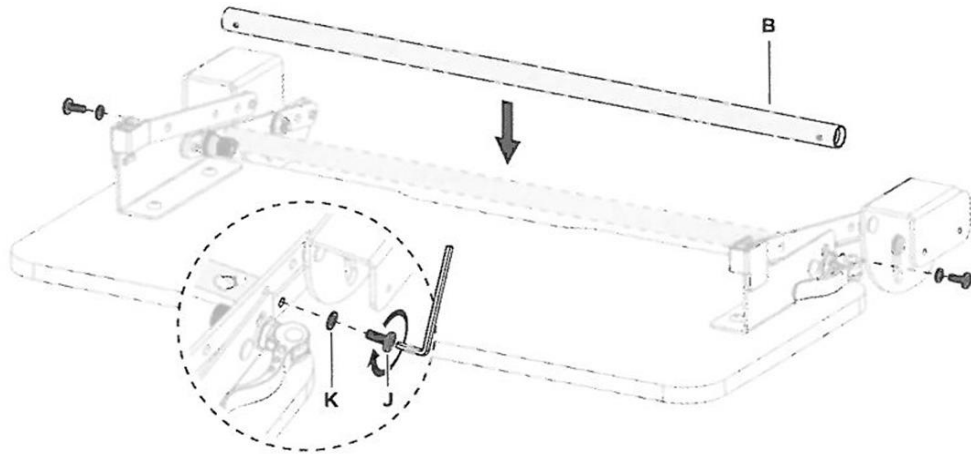

User Manual

Keyboard holder **SolidHand-KT09W**

Table of contents

Specifications: 3
Set contents:..... 4
Features: 4
Assembly..... 5

Specifications:

- **Warranty:** 1 year
- **Color:** White
- **Material:** steel, ABS, chipboard
- **Load:** 5 kg
- **Mounting Method:** Clamping Screw
- **Handle dimensions:** 83.6 x 64.4 x 14.2 ~ 16.2 cm
- **Tabletop dimensions:** 67 x 24 cm
- **Package dimensions:** 70 x 25.5 x 11.5 cm
- **Weight:** 4.5 kg
- **Weight with packaging:** 4.7 kg

Set contents:

- Keyboard stand,
- mounting screws,
- Manual.

Features:

- **Color:** White
- **Load: up** to 5 kg
- **Tabletop dimensions:** 67 x 24 cm
- **Mounting Method:** Clamping Screw

Assembly

Set contents:

Mounting method:

2

3