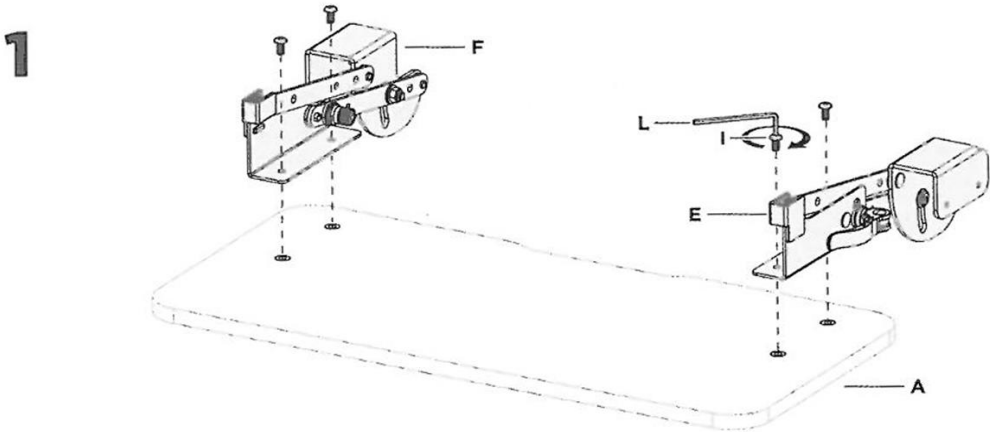

User Manual

Keyboard holder **SolidHand-KT09W**

Table of contents

Specifications: 3
Set contents:..... 4
Features: 4
Assembly..... 5

Specifications:

- **Warranty:** 1 year
- **Color:** White
- **Material:** steel, ABS, chipboard
- **Load:** 5 kg
- **Mounting Method:** Clamping Screw
- **Handle dimensions:** 83.6 x 64.4 x 14.2 ~ 16.2 cm
- **Tabletop dimensions:** 67 x 24 cm
- **Package dimensions:** 70 x 25.5 x 11.5 cm
- **Weight:** 4.5 kg
- **Weight with packaging:** 4.7 kg

Set contents:

- Keyboard stand,
- mounting screws,
- Manual.

Features:

- **Color:** White
- **Load: up** to 5 kg
- **Tabletop dimensions:** 67 x 24 cm
- **Mounting Method:** Clamping Screw

Assembly

Set contents:

Mounting method:

2

3