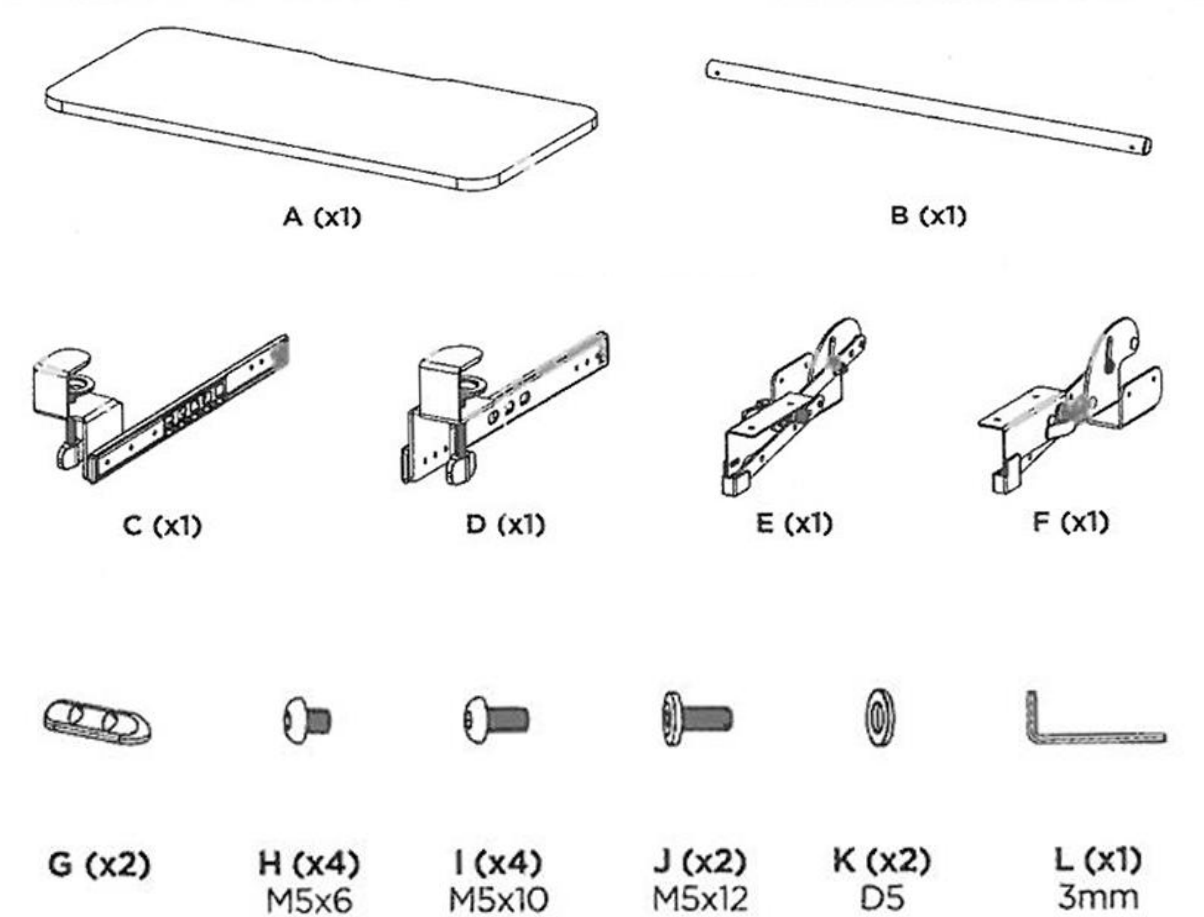

User Manual

Keyboard holder **SolidHand-KT09W**

Table of contents

Specifications: 3
Set contents:..... 4
Features: 4
Assembly..... 5

Specifications:

- **Warranty:** 1 year
- **Color:** White
- **Material:** steel, ABS, chipboard
- **Load:** 5 kg
- **Mounting Method:** Clamping Screw
- **Handle dimensions:** 83.6 x 64.4 x 14.2 ~ 16.2 cm
- **Tabletop dimensions:** 67 x 24 cm
- **Package dimensions:** 70 x 25.5 x 11.5 cm
- **Weight:** 4.5 kg
- **Weight with packaging:** 4.7 kg

Set contents:

- Keyboard stand,
- mounting screws,
- Manual.

Features:

- **Color:** White
- **Load: up** to 5 kg
- **Tabletop dimensions:** 67 x 24 cm
- **Mounting Method:** Clamping Screw

Assembly

Set contents:

Mounting method:

2

3