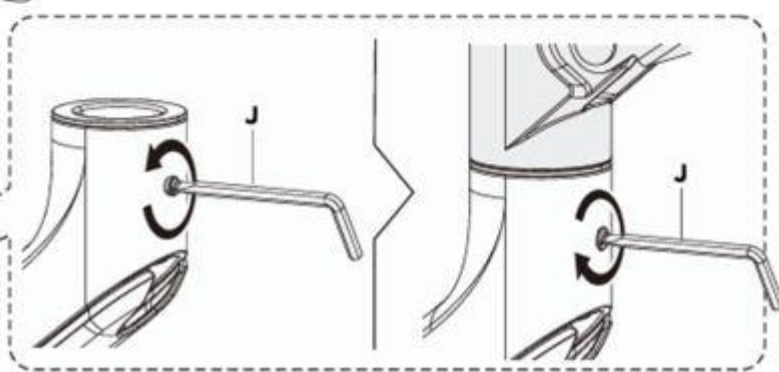

The set contains:

- Monitor mount
- Mounting screws and washers
- Assembly instruction

Functions:

- **Number of monitors:** 1
- **Mounting:** Desk
- **Max. monitor weight:** 9 kg
- **Height adjustment:** supported by a mechanical spring
- **VESA standard:** 75x75, 100x100
- **Monitor diagonal:** 17" to 32"
- **Pivot function:** yes
- **Built-in USB ports:** none

Use the right safety precautions and the right tools. This product should only be installed by professionals.

Make sure that the support surface can safely support the total weight of the device and all connected components and mounting hardware.

MAINTENANCE: Check regularly (at least every three months) that the product is safe and suitable for use.

Parts of the set:

Meeting

OR

3

4

5

6**7**

UWAGA: NIE WOLNO odkręcać śrub w kierunku przeciwnym do ruchu wskazówek zegara, ponieważ może to spowodować uszkodzenie produktu. Jeśli ramię opada lub podnosi się, dokręć śruby zgodnie z ilustracją.

8