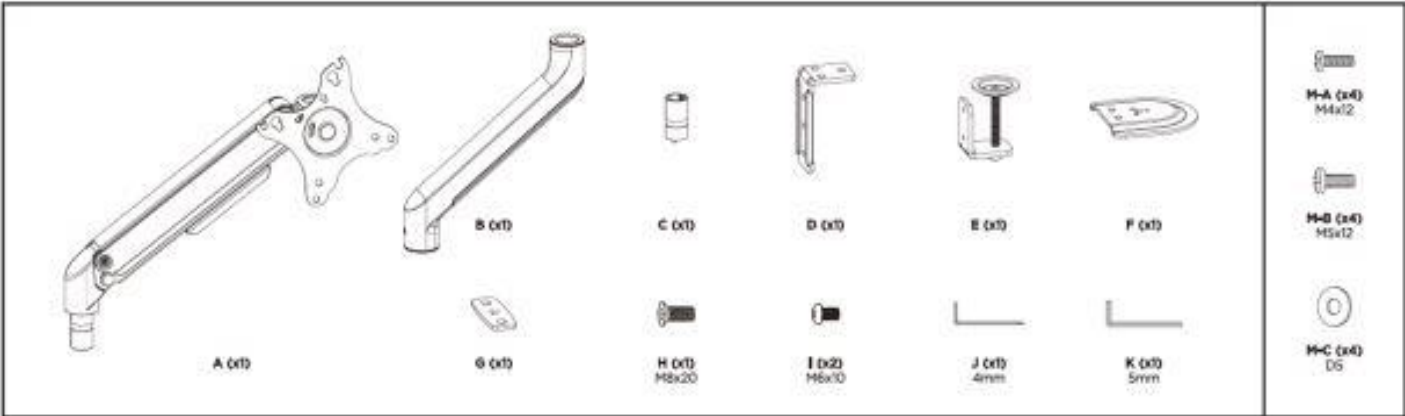

Parts of the set: