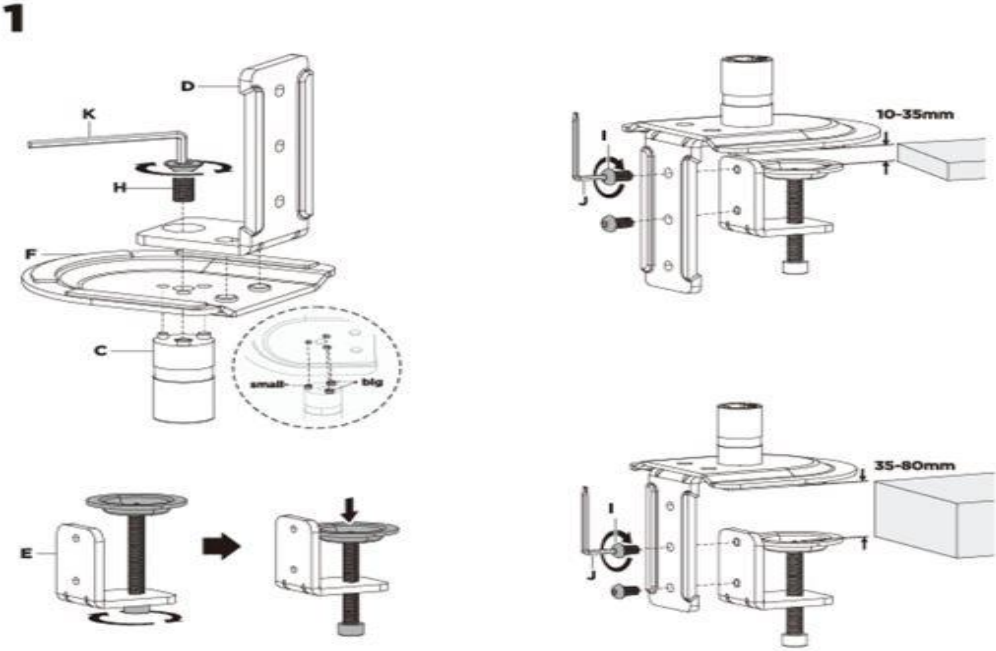

Parts of the set:

Meeting