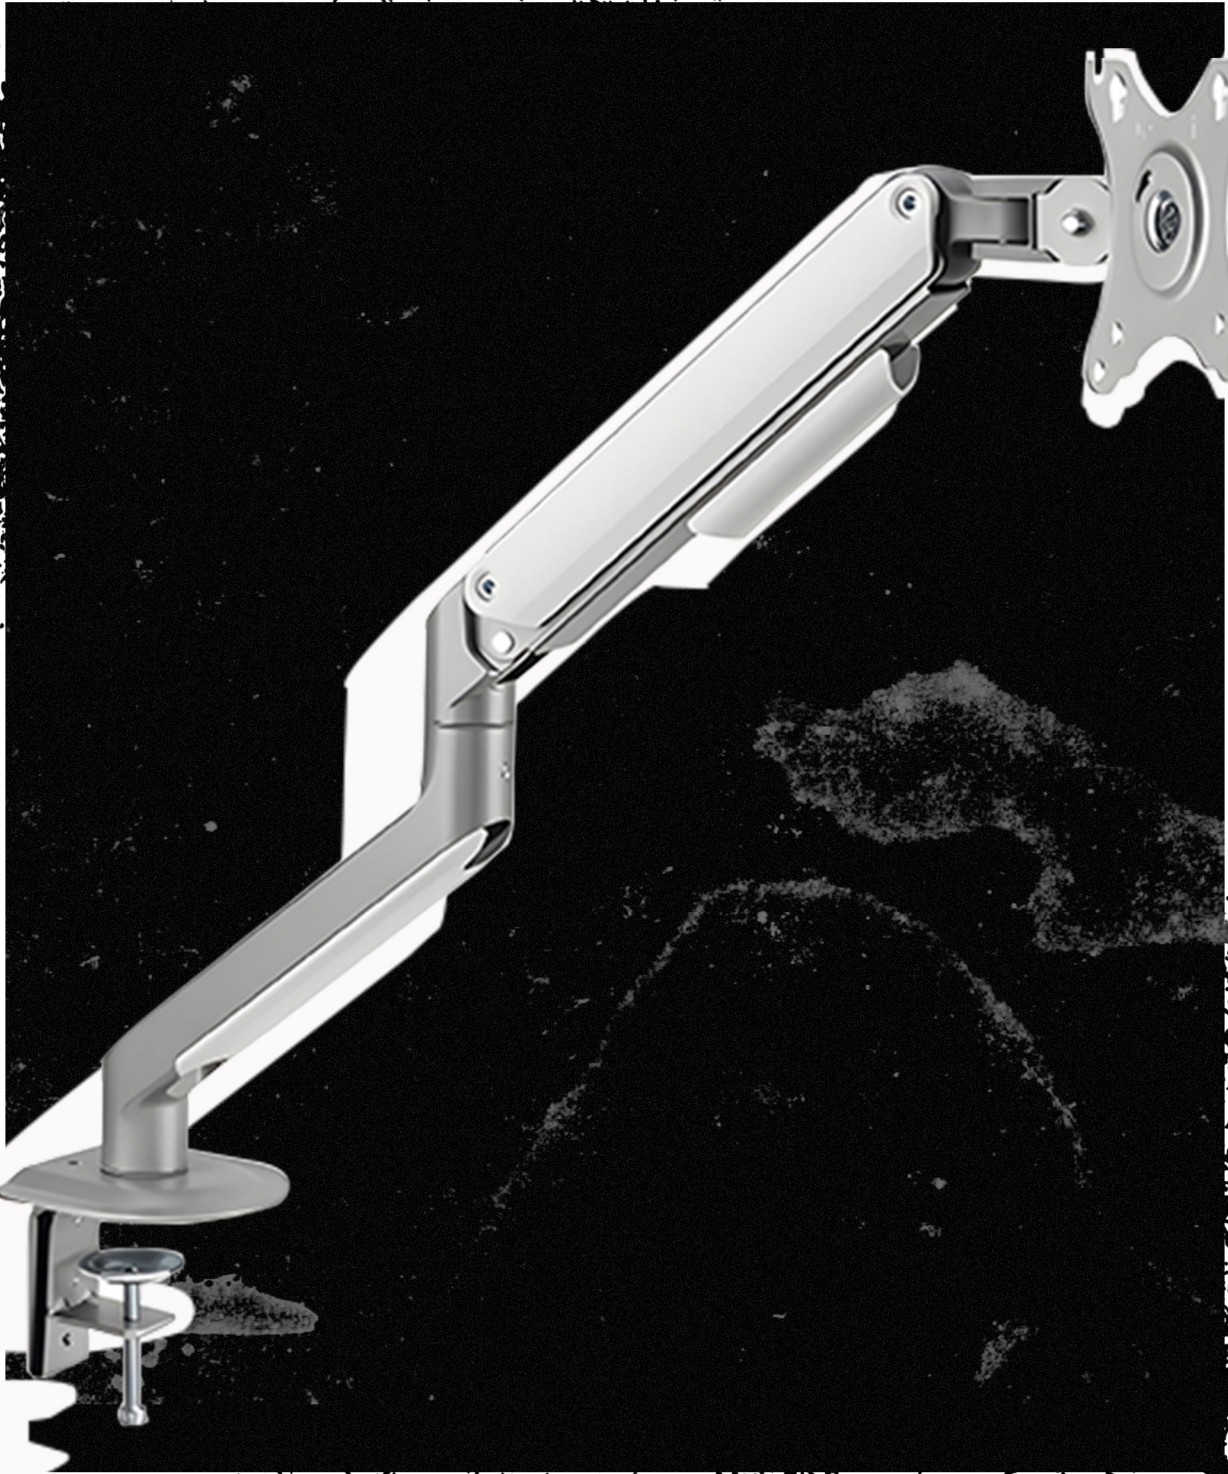

1

Monitor desk mount silver SolidHand-DS01

The SolidHand DS01 is an advanced desk mount designed for stable mounting of a single monitor. The arm is made of durable materials that will allow you to securely mount a display weighing up to 9 kg and with a resolution of 17 to 32 inches.

Monitor desk mount silver SolidHand-DS01

Model	SolidHand-DS01	Arm rotation range	+90° ~ -90°
Color	silver	Monitor rotation range	+180° ~ -180°
Fabrication material	aluminum, steel, plastic	Tilt range of the monitor	+55° ~ -55°
Surface finish	powder coating	Installation	clamp, grommet
Number of monitors	1	Handle dimensions	117 x 503 x 578 mm
Min. diagonal of the monitor	17"	Package dimensions	460 x 160 x 95 mm
Max. monitor diagonal	32"	Weight of the device	2,18 kg
Standard VESA	75x75, 100x100	Weight of handle with packaging	2,6 kg
Weight of one monitor	2 ~ 9 kg	Max arm reach	453 mm
Height adjustment	supported by a mechanical spring		