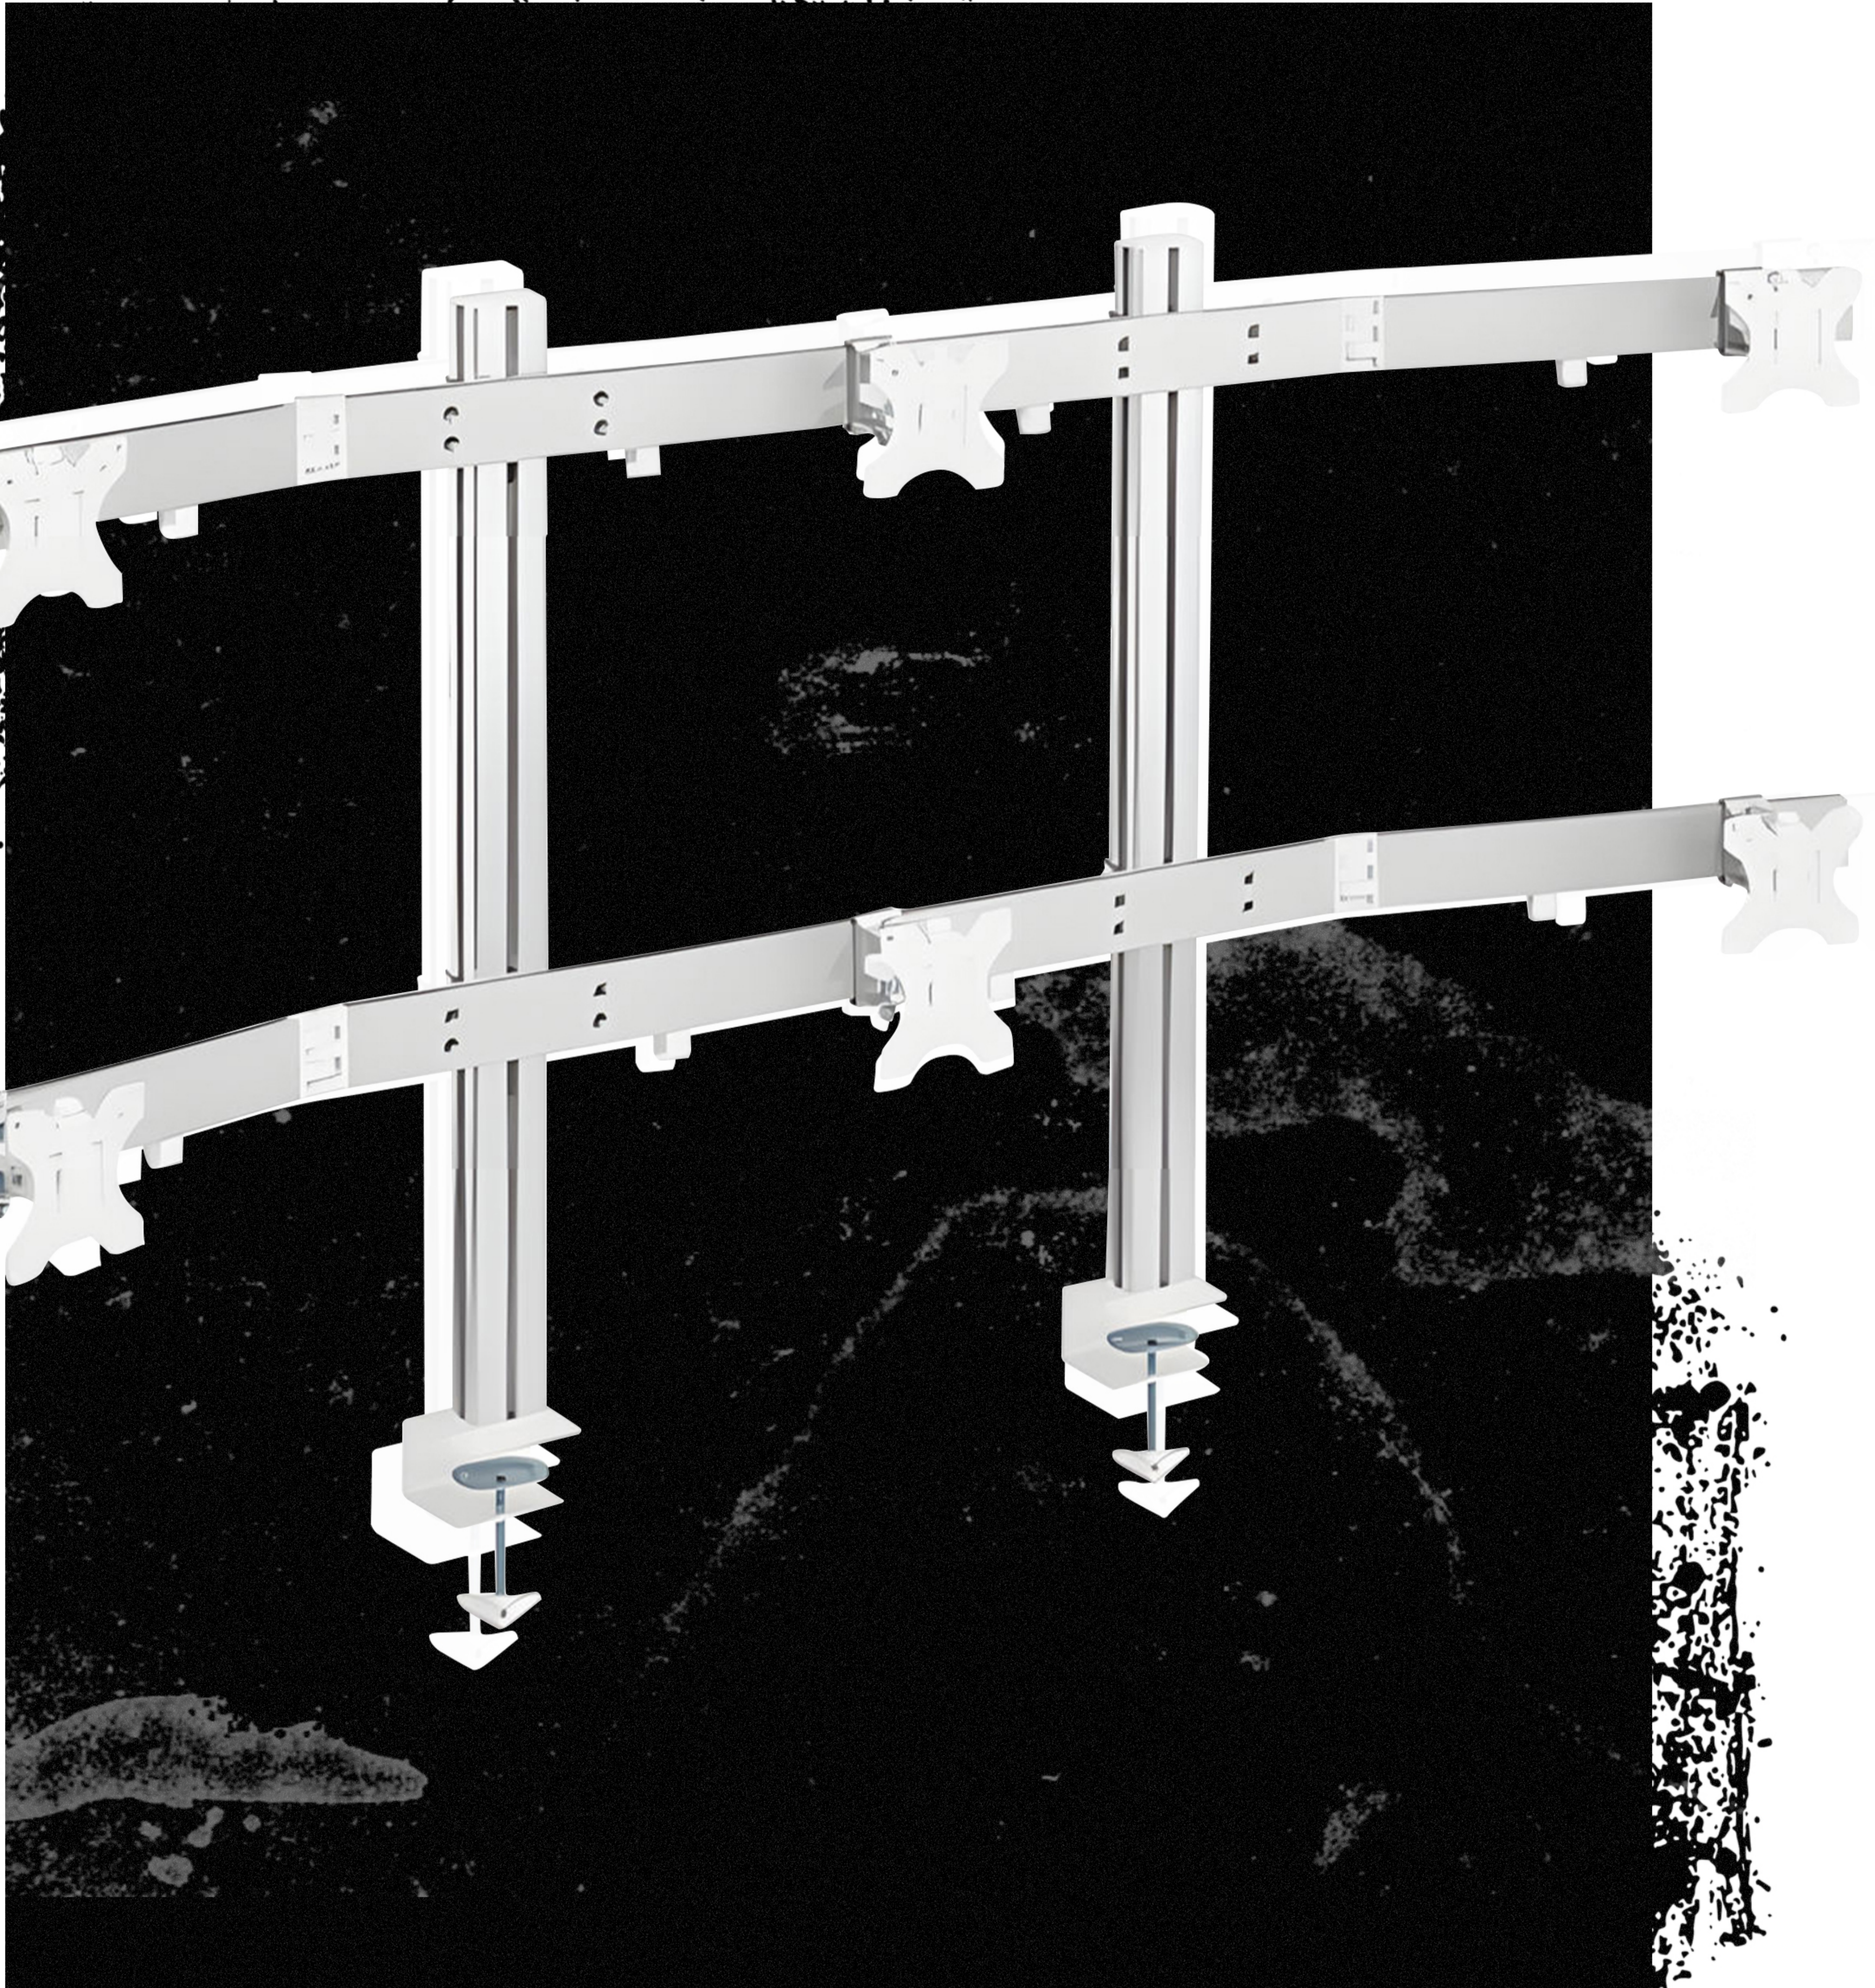

**1**

## **6-Monitor Desk Mount SolidHand-CM06**

**SolidHand-CM06 is a durable desk mount that allows for stable mounting of up to six monitors ranging from 17 to 32 inches and weighing up to 8 kg. It is compliant with the VESA 75x75 mm and 100x100 mm mounting standards. Its lightweight aluminum construction, and **cable management** system allow for ergonomic screen positioning and a tidy desk.**

# 6-Monitor Desk Mount SolidHand-CM06

<b>Model</b>	SolidHand-CM06	<b>Arm rotation range</b>	+17° ~ -17°
<b>Color</b>	silver	<b>Monitor rotation range</b>	+180° ~ -180°
<b>Material</b>	aluminum, steel, plastic	<b>Monitor tilt range</b>	+34° ~ -34°
<b>Surface finish</b>	powder coating	<b>Max arm reach</b>	857 mm
<b>Number of monitors</b>	6	<b>Installation</b>	clamp, grommet, grommet
<b>Min. monitor diagonal</b>	13"	<b>Handle dimensions</b>	178,4 x 50,3 x 57,8 cm
<b>Maximum monitor diagonal</b>	32"	<b>Package dimensions</b>	103(dł.)x 42(szer.)x 12(wys.) cm
<b>VESA standard</b>	75x75, 100x100	<b>Handle weight</b>	15,5 kg
<b>Weight of one monitor</b>	8 kg	<b>Weight with packaging</b>	16,5 kg
<b>Height adjustment</b>	manual		