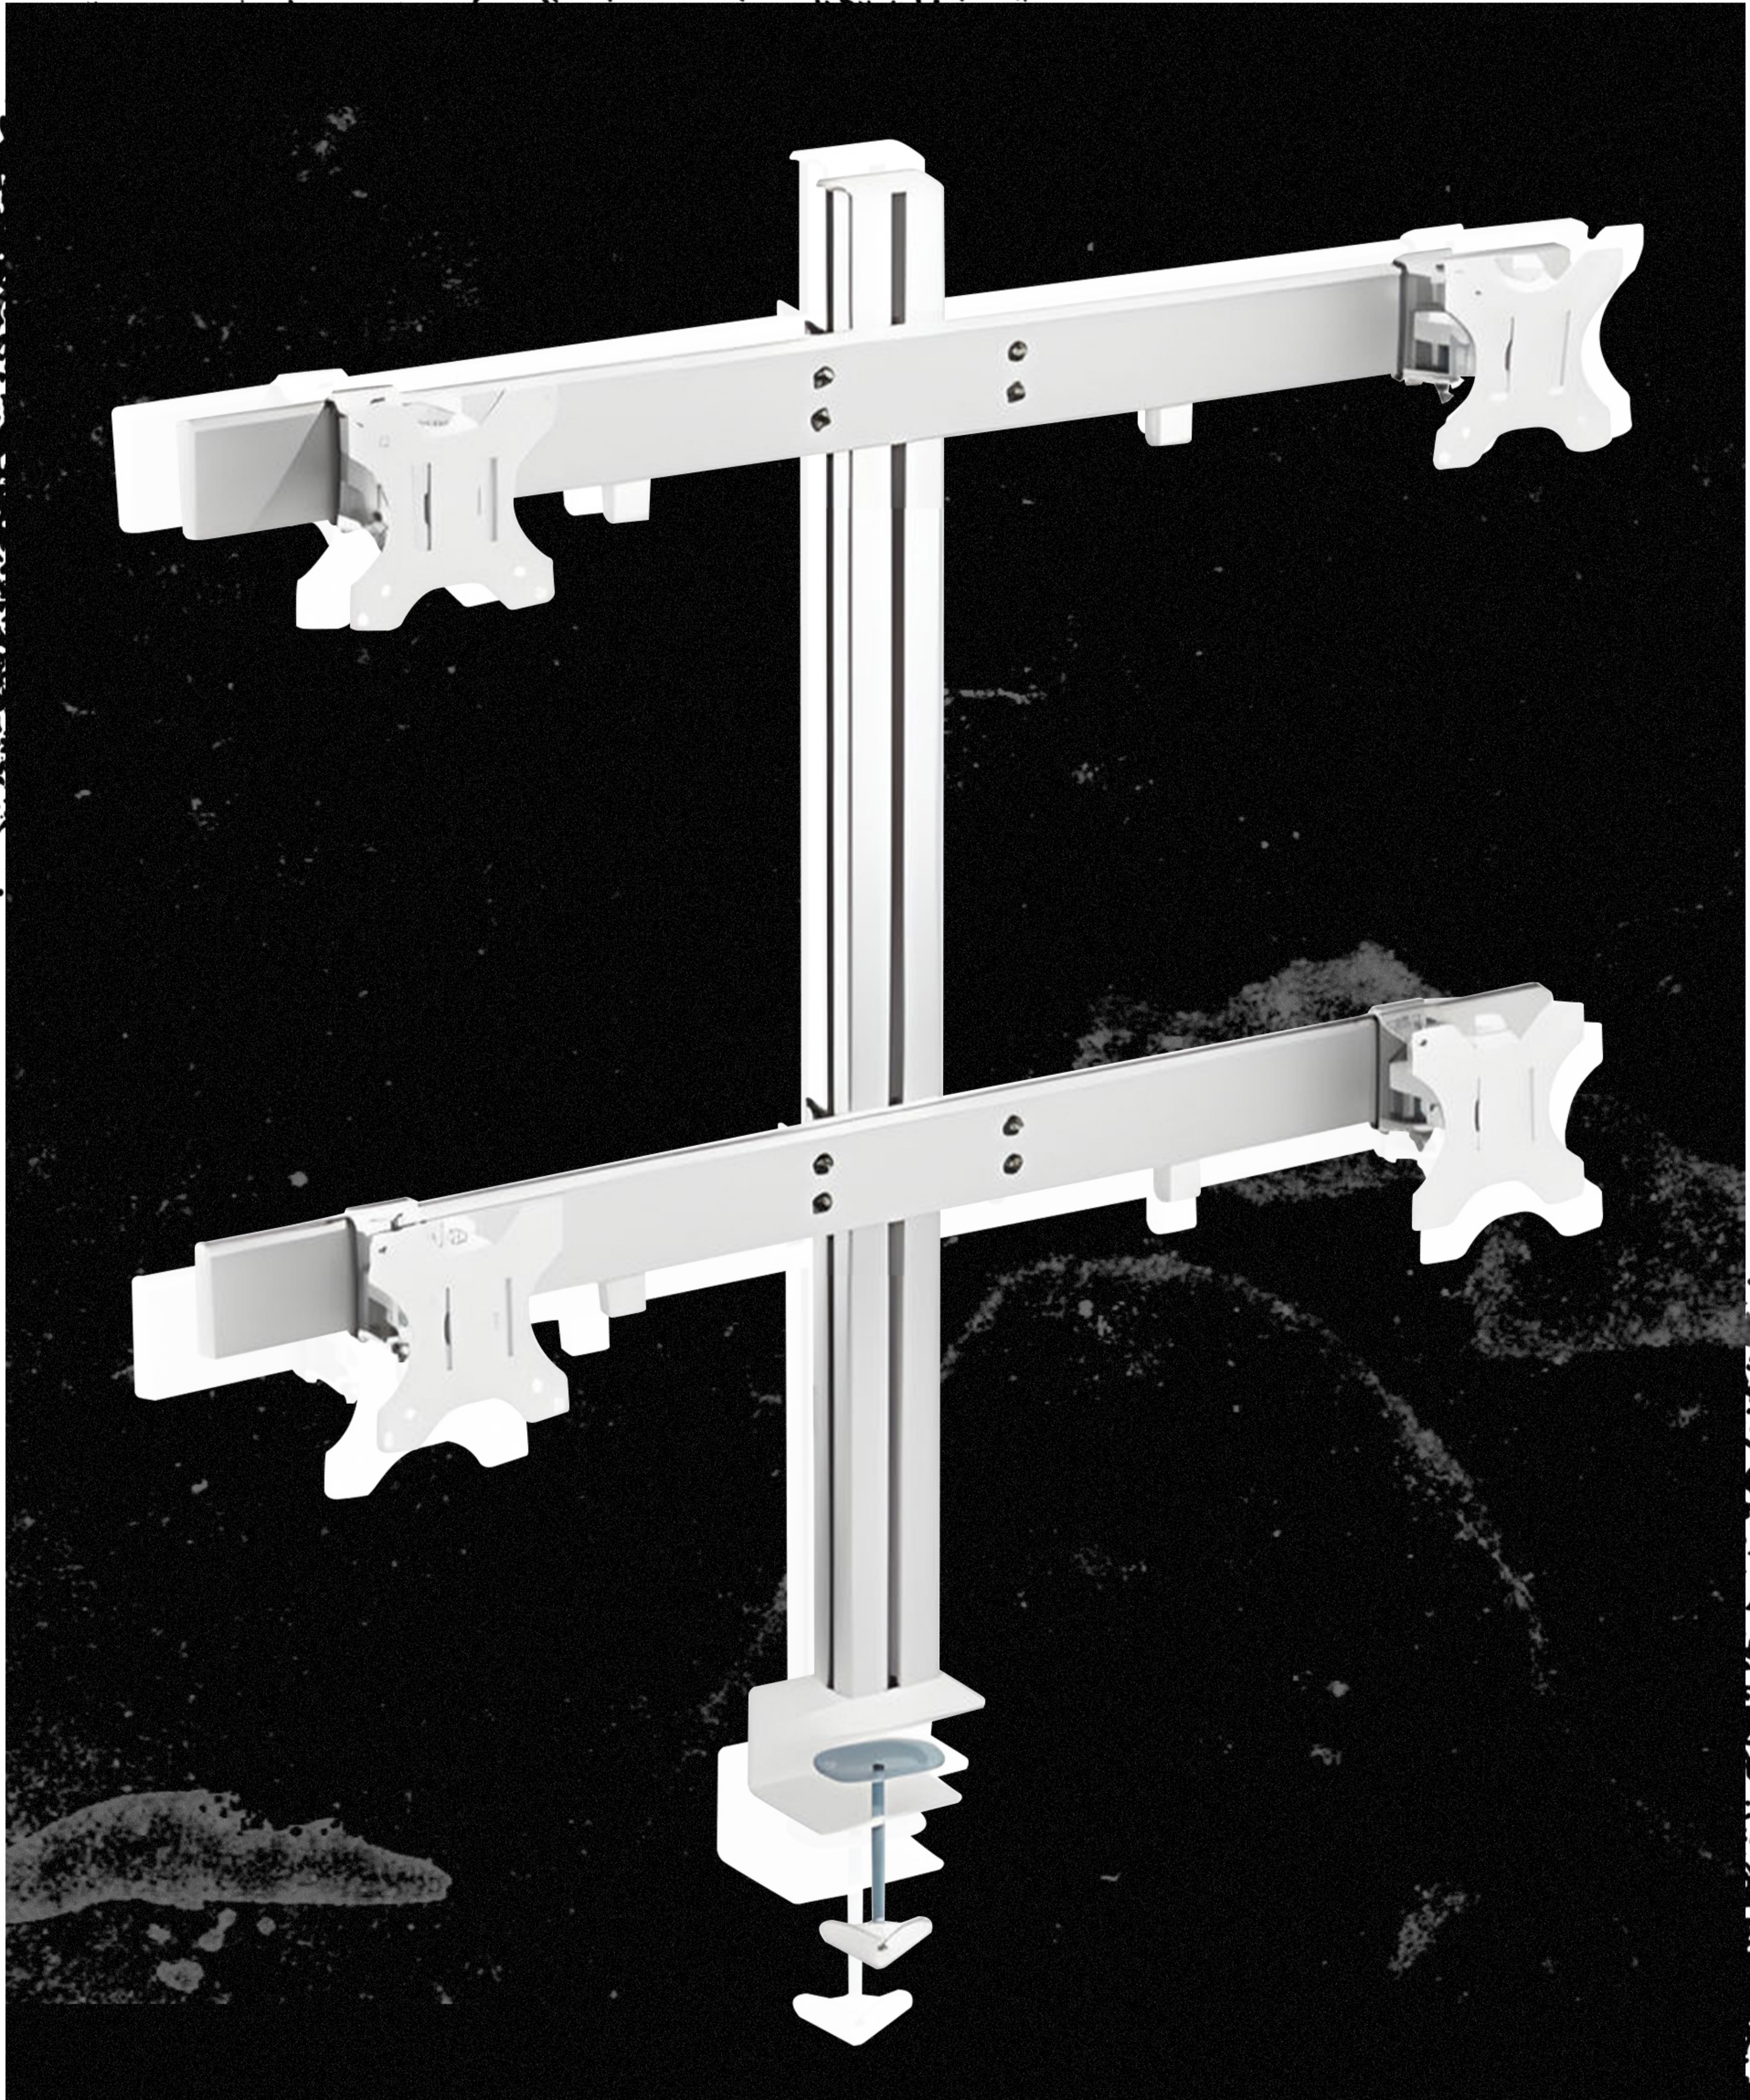

1

4-Monitor Desk Mount SolidHand-CM04

SolidHand-CM04 is a durable desk mount for four monitors weighing up to 8 kg, featuring an adjustable sliding system and individual screen positioning for improved ergonomics. **Its lightweight aluminum construction, 360° rotation, and built-in cable management** ensure ease of use and a tidy workstation.

4-Monitor Desk Mount SolidHand-CM04

Model	SolidHand-CM04	Arm rotation range	+17° ~ -17°
Color	gray	Monitor rotation range	+180° ~ -180°
Material	aluminum, steel, plastic	Monitor tilt range	+34° ~ -34°
Surface finish	powder coating	Max arm reach	857 mm
Number of monitors	4	Installation	clamp, grommet
Min. monitor diagonal	13"	Handle dimensions	90,6 x 19,8 x 100,8 cm
Maximum monitor diagonal	32"	Package dimensions	94 x 27,5 x 120 cm
VESA standard	75x75, 100x100	Handle weight	8 kg
Weight of one monitor	8 kg	Weight with packaging	8,8 kg
Height adjustment	manual		