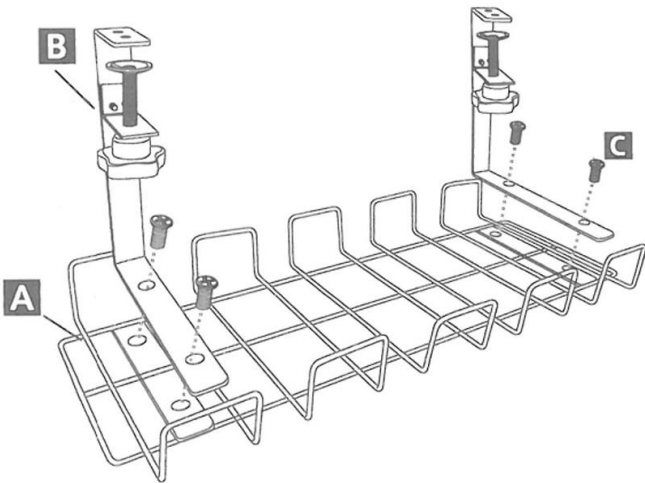

Manual

Desk Organizer **SolidHand-CM01**

Table of contents

Specifications: 3
Set contents:..... 3
Installation instructions: 3

Specifications:

- **Warranty:** 1 year
- **Color:** Black
- **Material:** Steel
- **Load: up** to 9 kg
- **Dimensions:** 17 x 40.5 x 16 cm
- **Weight:** 0.64 kg

Set contents:

- Shelf
- Mounting screws

Installation instructions:

A x1

B x2

C x4

D x4

Method I:

Method 2: