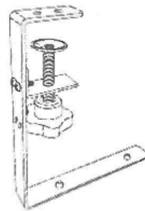

Manual

Desk Organizer **SolidHand-CM01**

Table of contents

Specifications: 3
Set contents:..... 3
Installation instructions: 3

Specifications:

- **Warranty:** 1 year
- **Color:** Black
- **Material:** Steel
- **Load: up** to 9 kg
- **Dimensions:** 17 x 40.5 x 16 cm
- **Weight:** 0.64 kg

Set contents:

- Shelf
- Mounting screws

Installation instructions:

A x1

B x2

C x4

D x4

Method I: