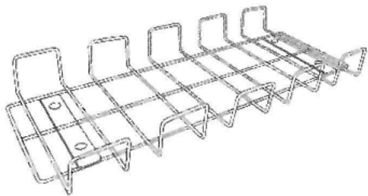

Manual

Desk Organizer **SolidHand-CM01**

Table of contents

Specifications: 3
Set contents:..... 3
Installation instructions: 3

Specifications:

- **Warranty:** 1 year
- **Color:** Black
- **Material:** Steel
- **Load: up** to 9 kg
- **Dimensions:** 17 x 40.5 x 16 cm
- **Weight:** 0.64 kg

Set contents:

- Shelf
- Mounting screws

Installation instructions:

A x1

B x2

C x4

D x4

Method I: