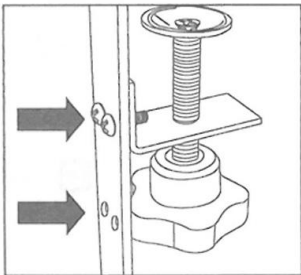

Manual

Desk Organizer **SolidHand-CM01**

Table of contents

Specifications: 3
Set contents:..... 3
Installation instructions: 3

Specifications:

- **Warranty:** 1 year
- **Color:** Black
- **Material:** Steel
- **Load: up** to 9 kg
- **Dimensions:** 17 x 40.5 x 16 cm
- **Weight:** 0.64 kg

Set contents:

- Shelf
- Mounting screws

Installation instructions:

A x1

B x2

C x4

D x4

Method I: