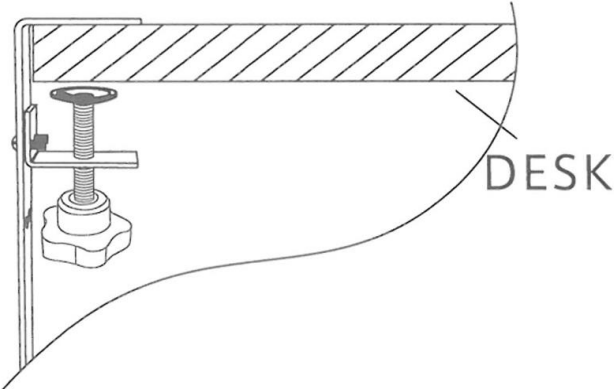

Manual

Desk Organizer **SolidHand-CM01**

Table of contents

Specifications: 3
Set contents:..... 3
Installation instructions: 3

Specifications:

- **Warranty:** 1 year
- **Color:** Black
- **Material:** Steel
- **Load: up** to 9 kg
- **Dimensions:** 17 x 40.5 x 16 cm
- **Weight:** 0.64 kg

Set contents:

- Shelf
- Mounting screws

Installation instructions:

A x1

B x2

C x4

D x4

Method I: