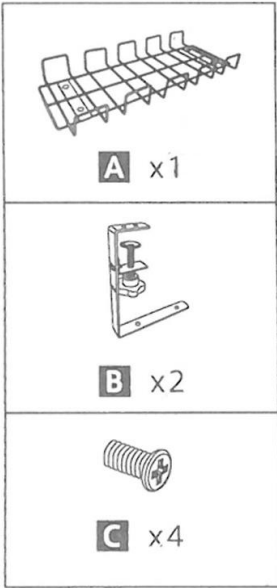

Manual

Desk Organizer **SolidHand-CM01**

Table of contents

Specifications: 3
Set contents:..... 3
Installation instructions: 3

Specifications:

- **Warranty:** 1 year
- **Color:** Black
- **Material:** Steel
- **Load: up** to 9 kg
- **Dimensions:** 17 x 40.5 x 16 cm
- **Weight:** 0.64 kg

Set contents:

- Shelf
- Mounting screws

Installation instructions:

A x1

B x2

C x4

D x4

Method I: