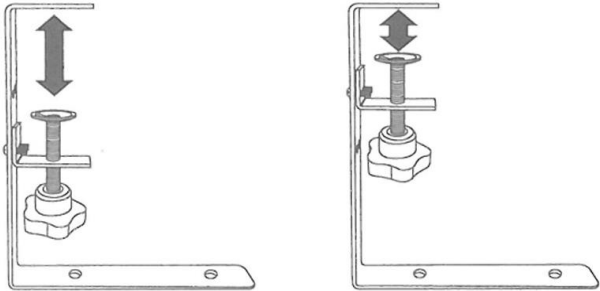

Manual

Desk Organizer **SolidHand-CM01**

Table of contents

Specifications: 3
Set contents:..... 3
Installation instructions: 3

Specifications:

- **Warranty:** 1 year
- **Color:** Black
- **Material:** Steel
- **Load: up** to 9 kg
- **Dimensions:** 17 x 40.5 x 16 cm
- **Weight:** 0.64 kg

Set contents:

- Shelf
- Mounting screws

Installation instructions:

A x1

B x2

C x4

D x4

Method I:

Method 2: