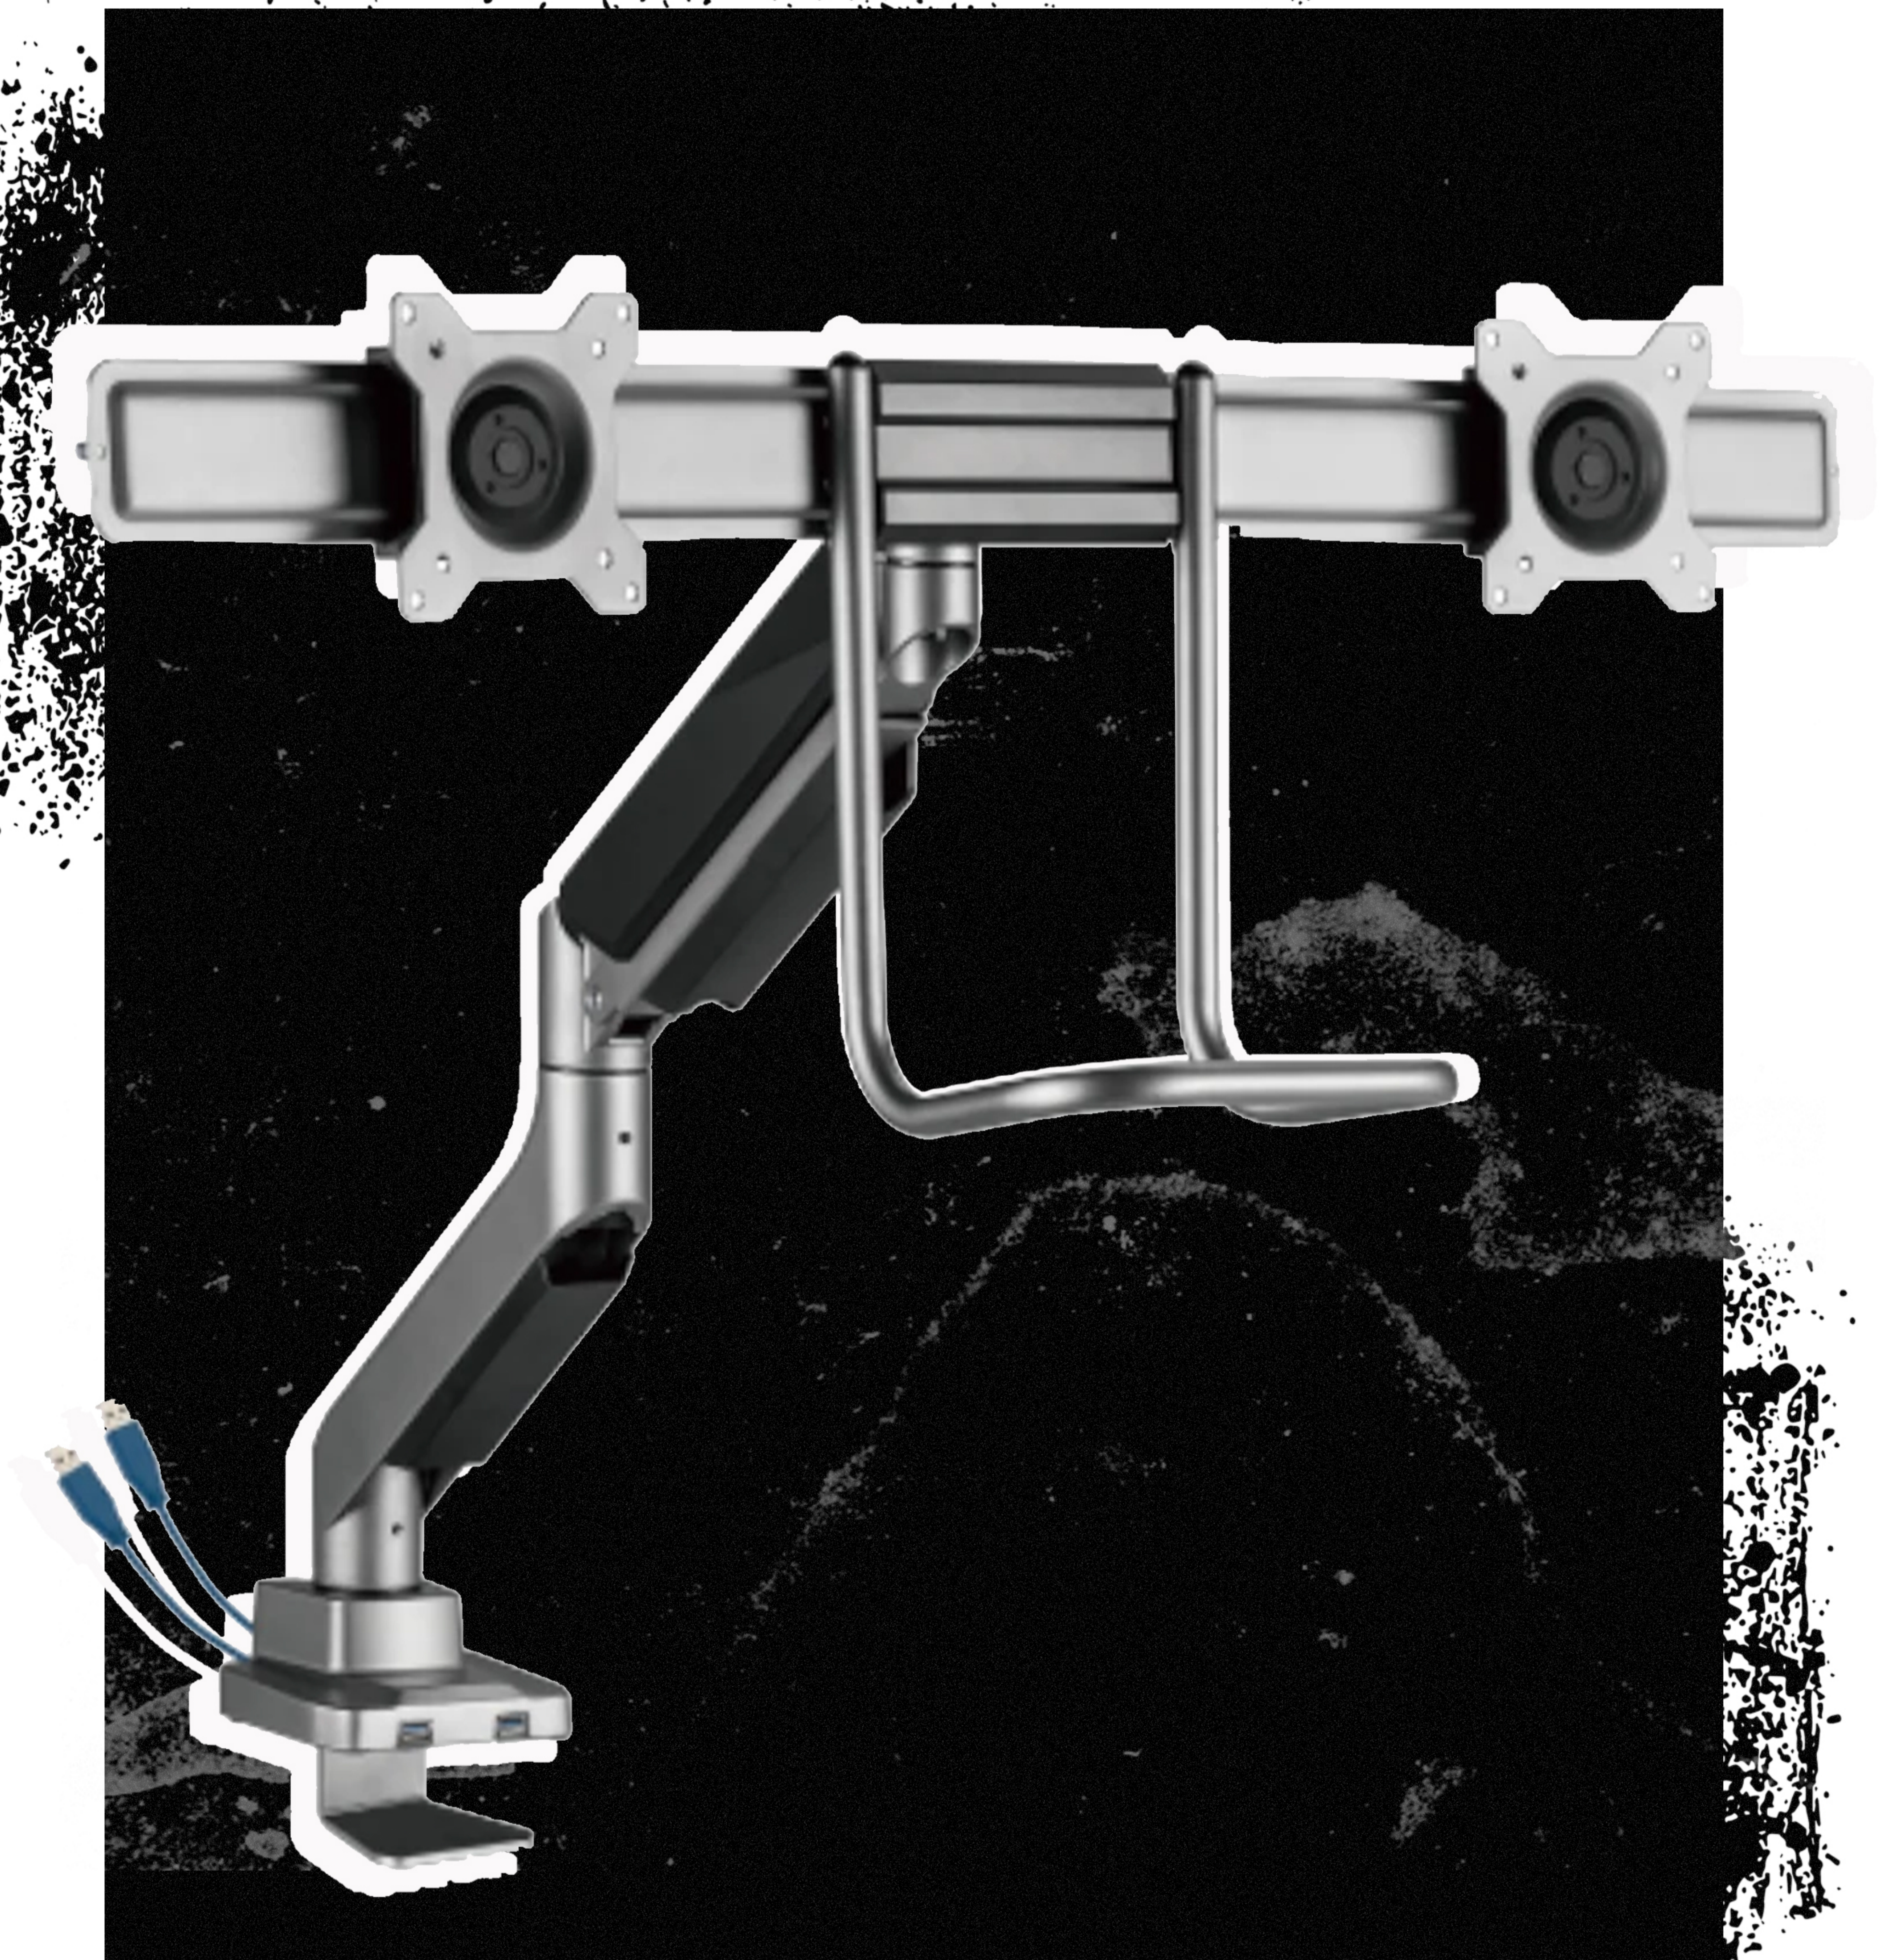

1

## Holder for 2 monitors 17-32 inches SolidHand-BM02U

**SolidHand BM02U is a modern and sturdy desk stand for two monitors.**

The holder can accommodate monitors **weighing up to 9 kg and measuring 17-32 inches.** A major advantage is the **two USB 3.0 ports located in the stand's base,** which allow you to connect external devices to your computer.

# Holder for 2 monitors 17-32 inches SolidHand-BM02U

<b>Model</b>	SolidHand-BM02U	<b>Arm rotation range</b>	+10° ~ -10°
<b>Color</b>	gray	<b>Monitor rotation range</b>	+180° ~ -180°
<b>Material of manufacture</b>	aluminum, steel, plastic	<b>Monitor tilt range</b>	+10° ~ -10°
<b>Surface finish</b>	powder coating	<b>Max arm reach</b>	460 mm
<b>Number of monitors</b>	2	<b>Installation</b>	clamp, grommet
<b>Min. monitor diagonal</b>	17"	<b>Handle dimensions</b>	85 x 64 x 69 cm
<b>Maximum monitor diagonal</b>	32"	<b>Package dimensions</b>	44 x 33 x 16 cm
<b>VESA standard</b>	75x75, 100x100	<b>Handle weight</b>	6,8 kg
<b>Weight of one monitor</b>	9 kg	<b>Weight with packaging</b>	7,6 kg
<b>Height adjustment</b>	supported by a gas spring		