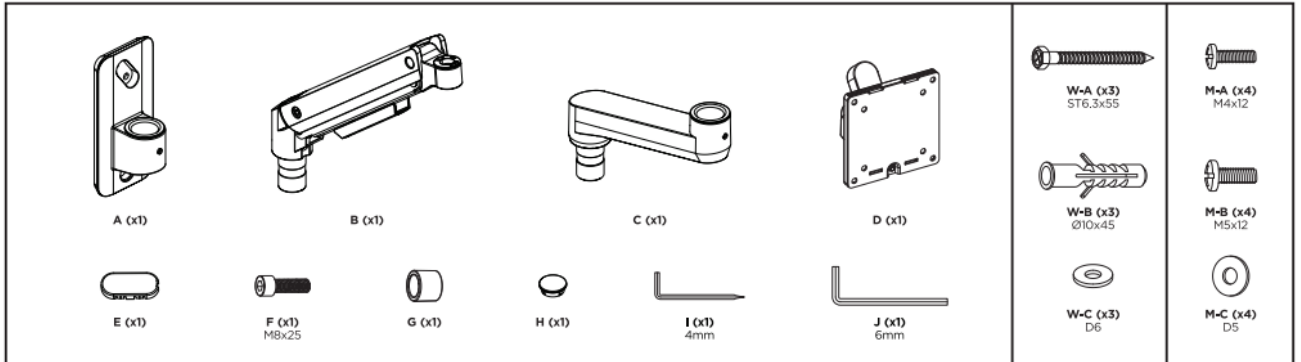

Manual

Single monitor wall
mount

SolidHand-BGW01W

Table of contents

Specifications: 3
Set contents:..... 4
Assembly:..... 4
Safety:..... 5

Specifications:

- **Warranty:** 1 year
- **Color:** White
- **Material:** Aluminum, Steel, Plastic
- **Surface Finish:** Powder Coating
- **Number of monitors:** 1
- **Min. monitor diagonal:** 17"
- **Max. monitor diagonal:** 49"
- **VESA Standard:** 75x75, 100x100
- **Weight per monitor:** 20 kg
- **Height adjustment:** Gas spring assisted
- **Arm swivel range:** +90° ~ -90°
- **Monitor swivel range:** +180° ~ -180°
- **Monitor tilt range:** +50° ~ -20°
- **Max. arm outreach:** 424 mm
- **Installation:** clamp, grommet
- **Handle dimensions:** 116 x 547 x 480 mm
- **Package dimensions:** 43 x 20 x 11 cm
- **Handle weight:** 3.3 kg
- **Handle weight with packaging:** 3.74 kg

Set contents:

- Monitor mount,
- screws and mounting washers,
- Installation instructions

Assembly:

Safety:

CAUTION: Using the product with heavier weights than indicated may cause instability and possible injury.

- Please follow the assembly instructions carefully. Incorrect installation can lead to damage or serious injury.

- Use appropriate protective equipment and tools. The product should only be installed by professionals.
- Ensure that the mounting surface can securely support the combined weight of the device and all attached items and components.
- Use the mounting screws provided and **DO NOT OVERTIGHTEN the** mounting screws.
- The product contains small parts that may pose a choking hazard if swallowed. Keep these items away from children.
- The product is intended for indoor use. Using it outdoors may lead to damage to the product and personal injury.