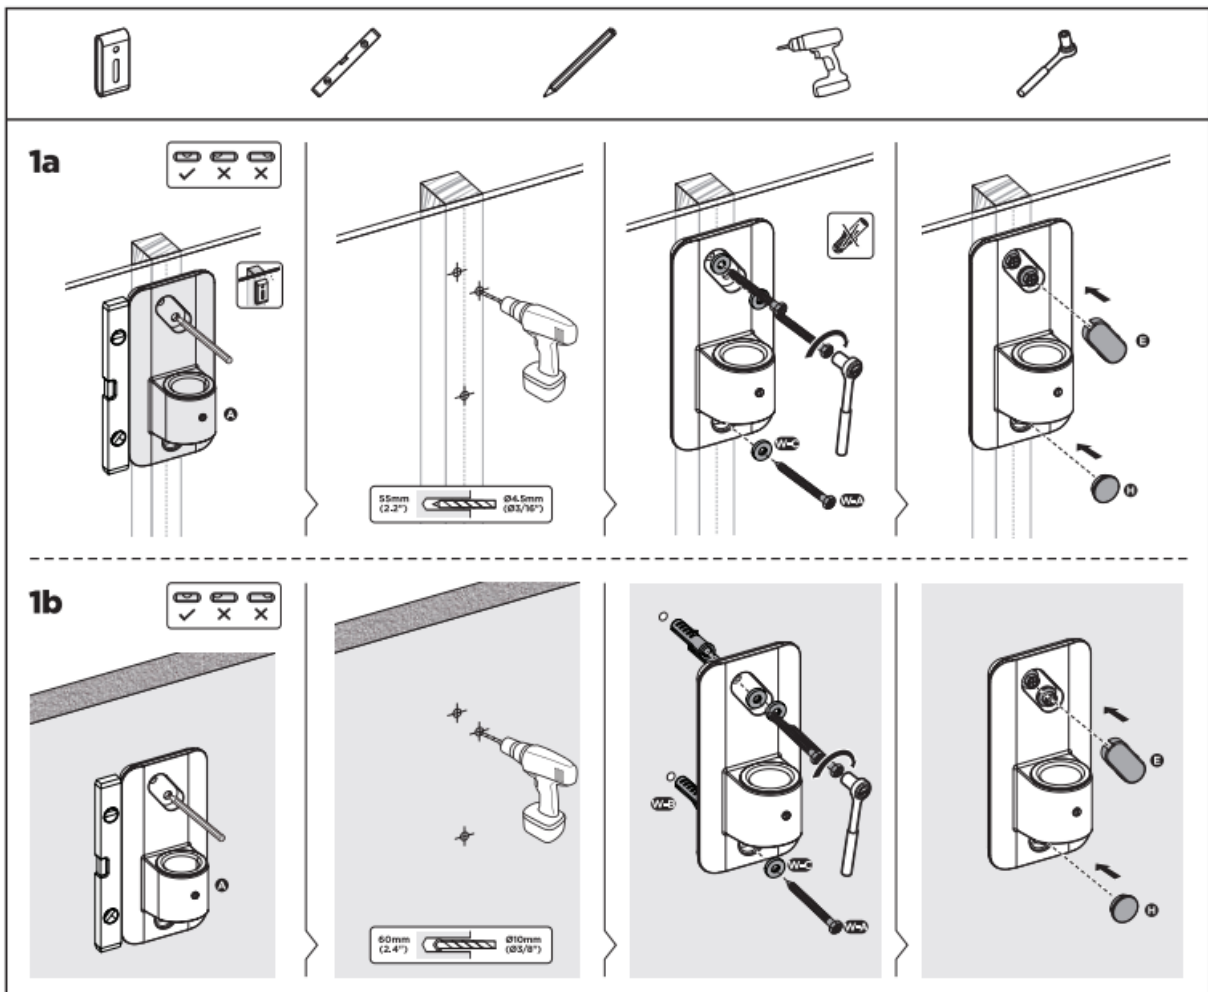

Manual

Single monitor wall
mount

SolidHand-BGW01W

Table of contents

Specifications: 3
Set contents:..... 4
Assembly:..... 4
Safety:..... 5

Specifications:

- **Warranty:** 1 year
- **Color:** White
- **Material:** Aluminum, Steel, Plastic
- **Surface Finish:** Powder Coating
- **Number of monitors:** 1
- **Min. monitor diagonal:** 17"
- **Max. monitor diagonal:** 49"
- **VESA Standard:** 75x75, 100x100
- **Weight per monitor:** 20 kg
- **Height adjustment:** Gas spring assisted
- **Arm swivel range:** +90° ~ -90°
- **Monitor swivel range:** +180° ~ -180°
- **Monitor tilt range:** +50° ~ -20°
- **Max. arm outreach:** 424 mm
- **Installation:** clamp, grommet
- **Handle dimensions:** 116 x 547 x 480 mm
- **Package dimensions:** 43 x 20 x 11 cm
- **Handle weight:** 3.3 kg
- **Handle weight with packaging:** 3.74 kg

Set contents:

- Monitor mount,
- screws and mounting washers,
- Installation instructions

Assembly:

Safety:

CAUTION: Using the product with heavier weights than indicated may cause instability and possible injury.

- Please follow the assembly instructions carefully. Incorrect installation can lead to damage or serious injury.

- Use appropriate protective equipment and tools. The product should only be installed by professionals.
- Ensure that the mounting surface can securely support the combined weight of the device and all attached items and components.
- Use the mounting screws provided and **DO NOT OVERTIGHTEN the** mounting screws.
- The product contains small parts that may pose a choking hazard if swallowed. Keep these items away from children.
- The product is intended for indoor use. Using it outdoors may lead to damage to the product and personal injury.