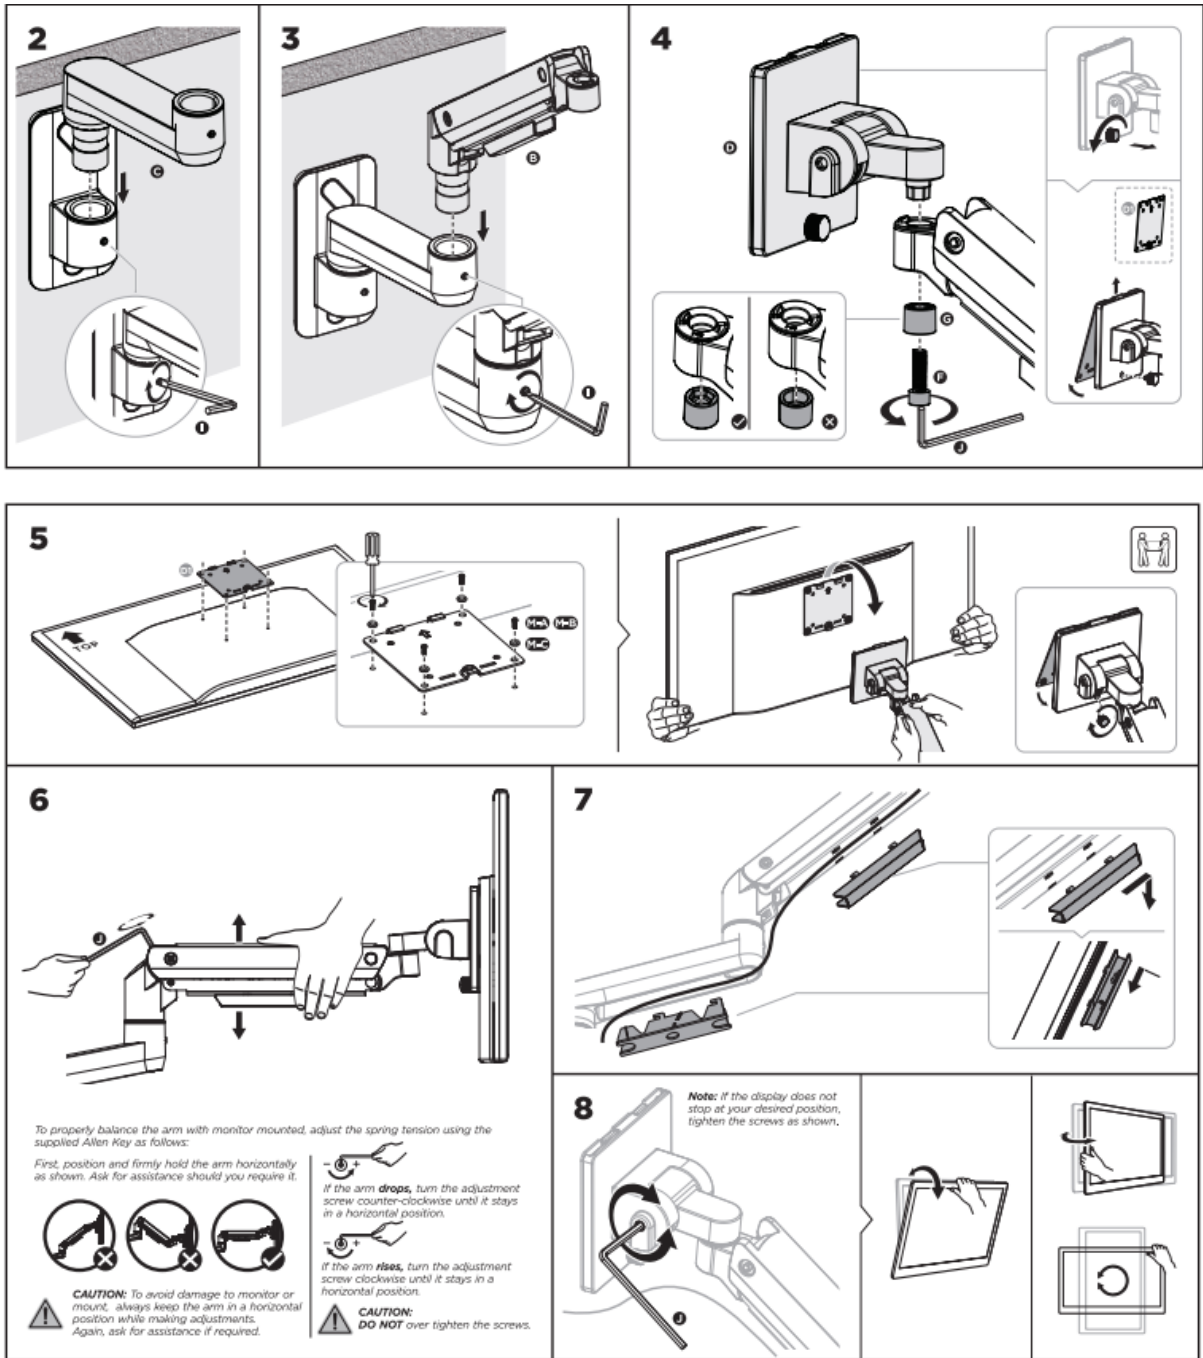

Manual

Single monitor wall
mount

SolidHand-BGW01W

Table of contents

Specifications: 3
Set contents:..... 4
Assembly:..... 4
Safety:..... 5

Specifications:

- **Warranty:** 1 year
- **Color:** White
- **Material:** Aluminum, Steel, Plastic
- **Surface Finish:** Powder Coating
- **Number of monitors:** 1
- **Min. monitor diagonal:** 17"
- **Max. monitor diagonal:** 49"
- **VESA Standard:** 75x75, 100x100
- **Weight per monitor:** 20 kg
- **Height adjustment:** Gas spring assisted
- **Arm swivel range:** +90° ~ -90°
- **Monitor swivel range:** +180° ~ -180°
- **Monitor tilt range:** +50° ~ -20°
- **Max. arm outreach:** 424 mm
- **Installation:** clamp, grommet
- **Handle dimensions:** 116 x 547 x 480 mm
- **Package dimensions:** 43 x 20 x 11 cm
- **Handle weight:** 3.3 kg
- **Handle weight with packaging:** 3.74 kg

Set contents:

- Monitor mount,
- screws and mounting washers,
- Installation instructions

Assembly:

Safety:

CAUTION: Using the product with heavier weights than indicated may cause instability and possible injury.

- Please follow the assembly instructions carefully. Incorrect installation can lead to damage or serious injury.

- Use appropriate protective equipment and tools. The product should only be installed by professionals.
- Ensure that the mounting surface can securely support the combined weight of the device and all attached items and components.
- Use the mounting screws provided and **DO NOT OVERTIGHTEN the** mounting screws.
- The product contains small parts that may pose a choking hazard if swallowed. Keep these items away from children.
- The product is intended for indoor use. Using it outdoors may lead to damage to the product and personal injury.