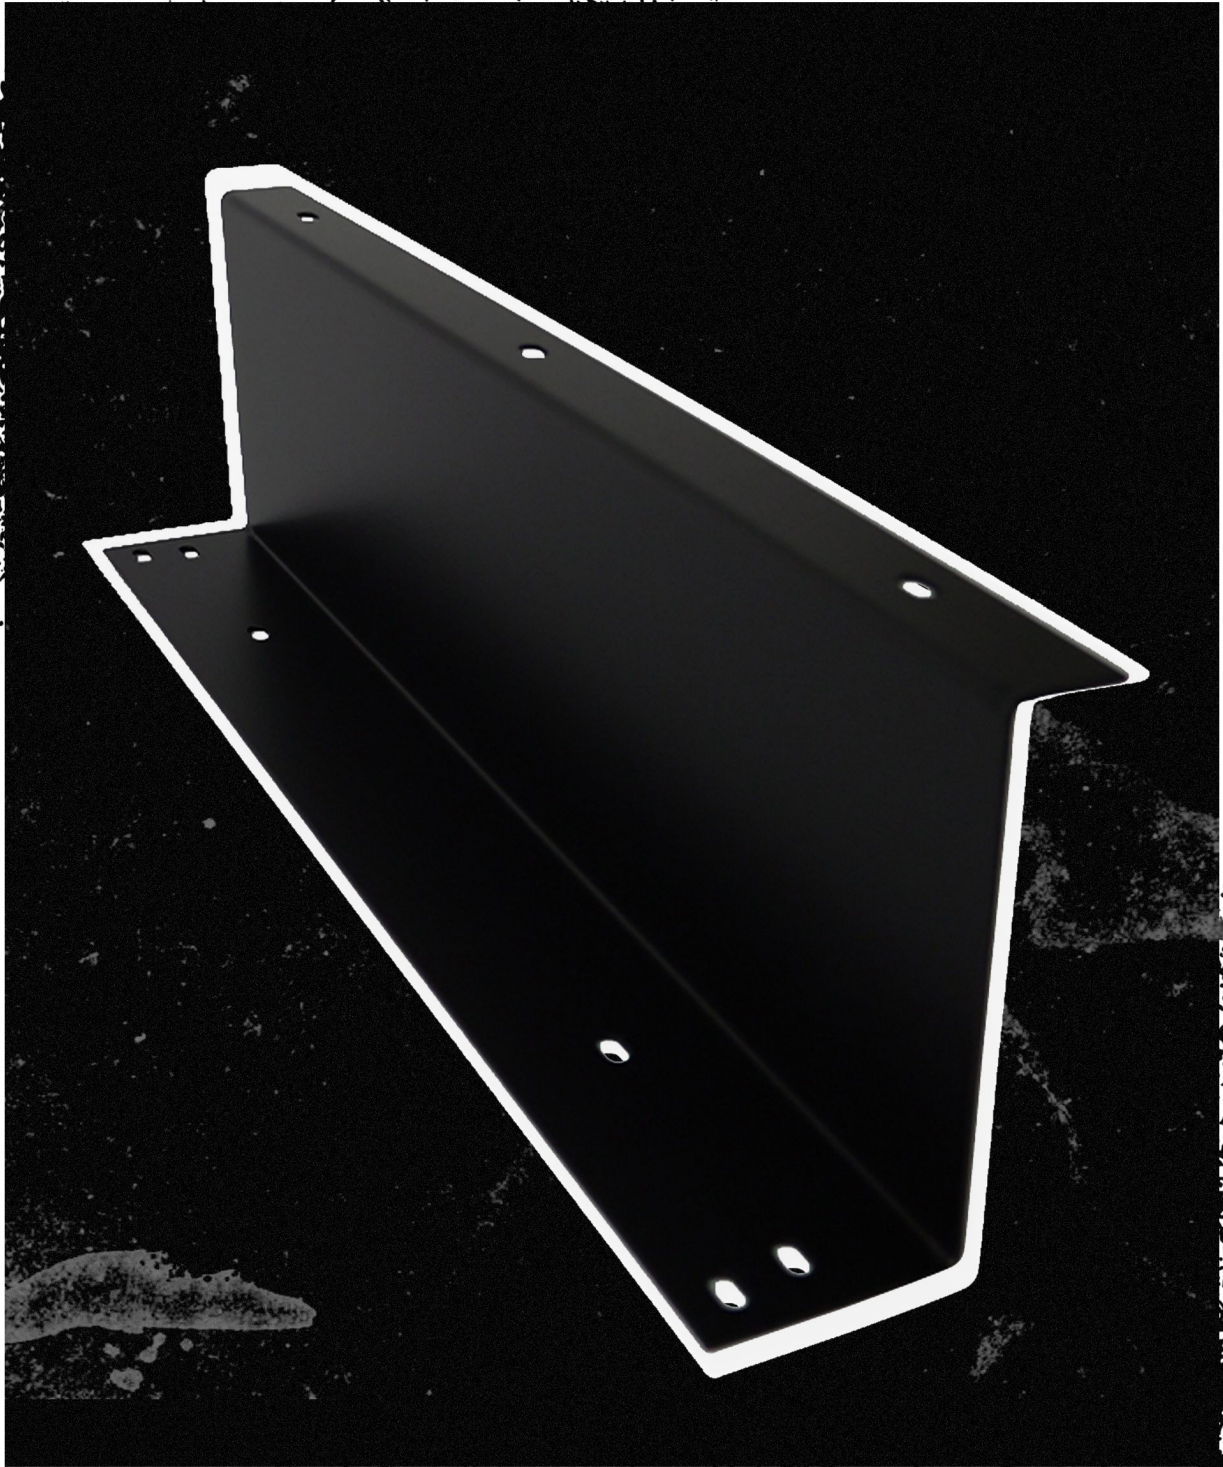

1

Under-counter handle for cash drawer ST-MB41

Made of strong cold-rolled steel, ST-MB41 is a sturdy handle black for mounting a cash drawer. It allows you to place the drawer under the countertop or counter, which affects the safety of the cash inside, plus it helps save working space. The under-counter handle is **compatible with the SecureTill-410R-4 and SecureTill-410R-5 drawer.**

Under-counter handle for cash drawer ST-MB41

Model	ST-MB41	Product dimensions	41 x 10,6 x 4,5 cm
Color	black	Package dimensions	42,5 x 15,3 x 6 cm
Fabrication material	1.5 mm thick cold-rolled steel	Product weight	3 kg
Compatible drawer models	SecureTill-410R-4, SecureTill-410R-5	Weight with packaging	4 kg
Kit components	two mounting brackets		