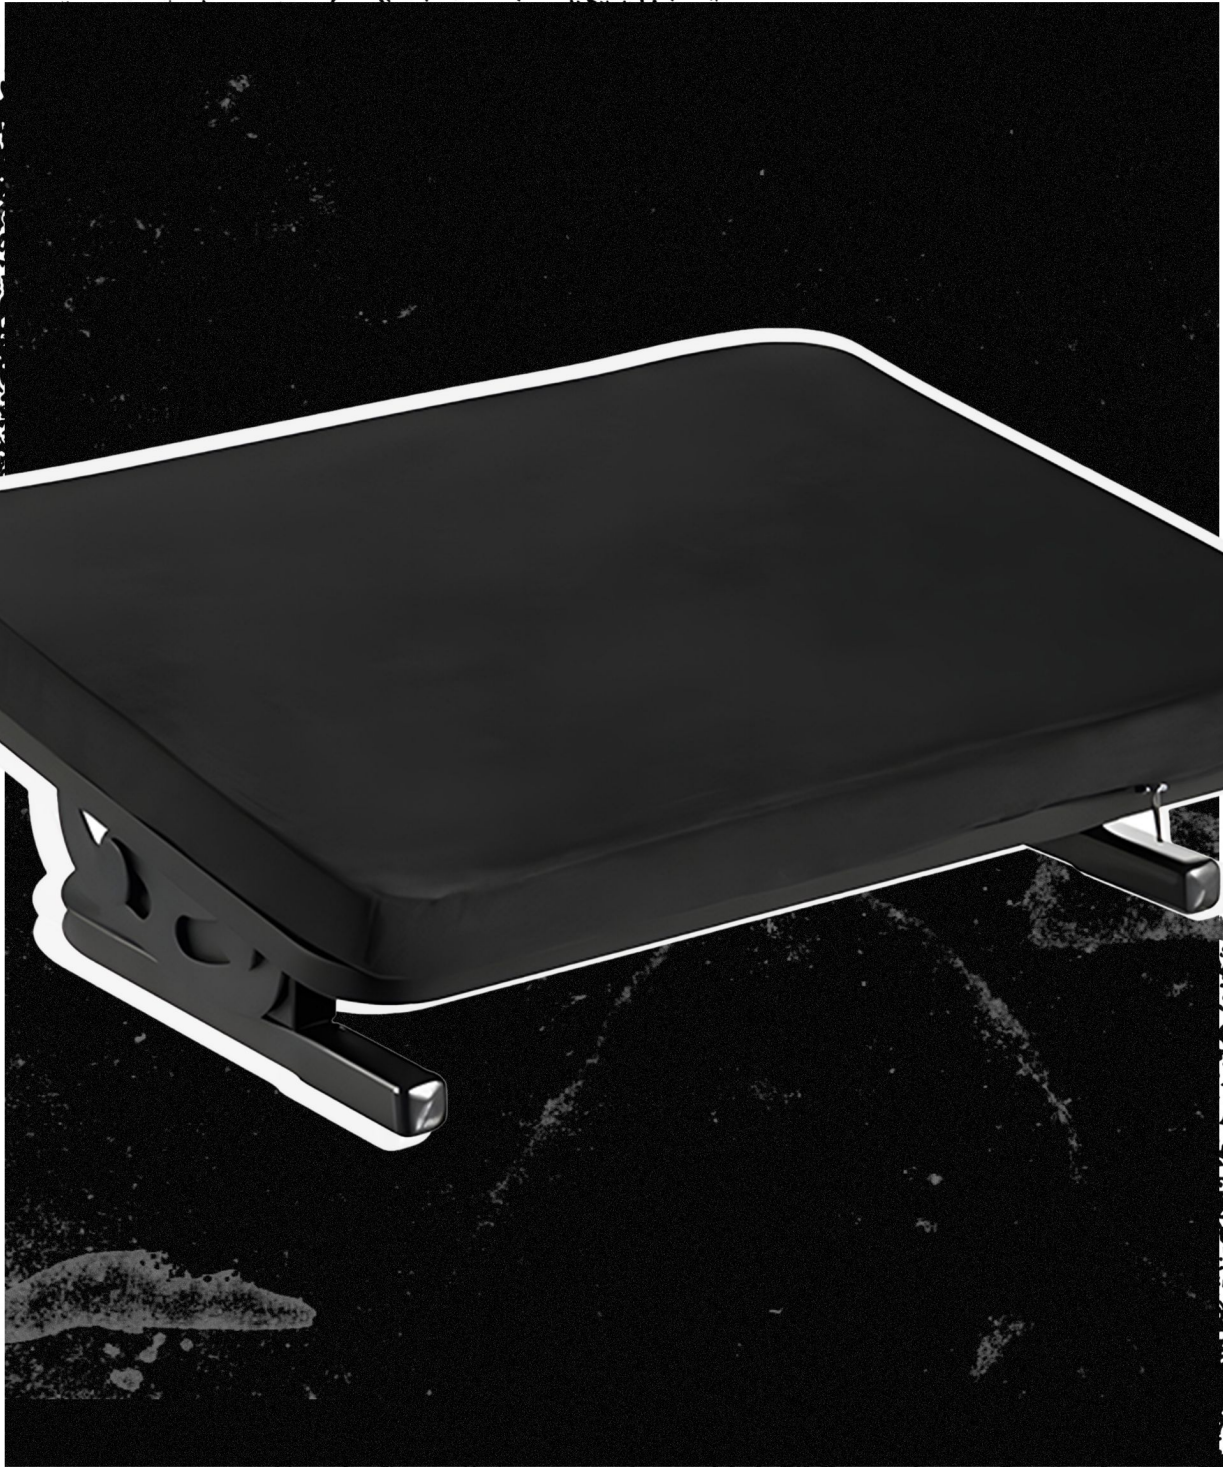

1 Ergonomic footrest FeetFleet-11

FeetFleet-11 is the ideal solution for those looking to increase comfort at their desk. With an adjustable tilt angle from +20° to -20°, FeetFleet-11 allows you to adjust the position of your legs to suit your individual needs. The footrest's dimensions of 40 x 30 x 12.5 cm and a maximum load of up to 20 kg ensure stability and comfortable use for a long time.

2 Ergonomic footrest FeetFleet-11

Model	FeetFleet-11	Footrest dimensions	40 x 30 x 12,5 cm
Color	black	Package dimensions	41,5 x 32 x 13,5 cm
Material	steel, particle board and melamine, sponge	Weight	2 kg
Load	up to 20 kg	Weight with packaging	2,5 kg
Tilt angle	+20°~20°		