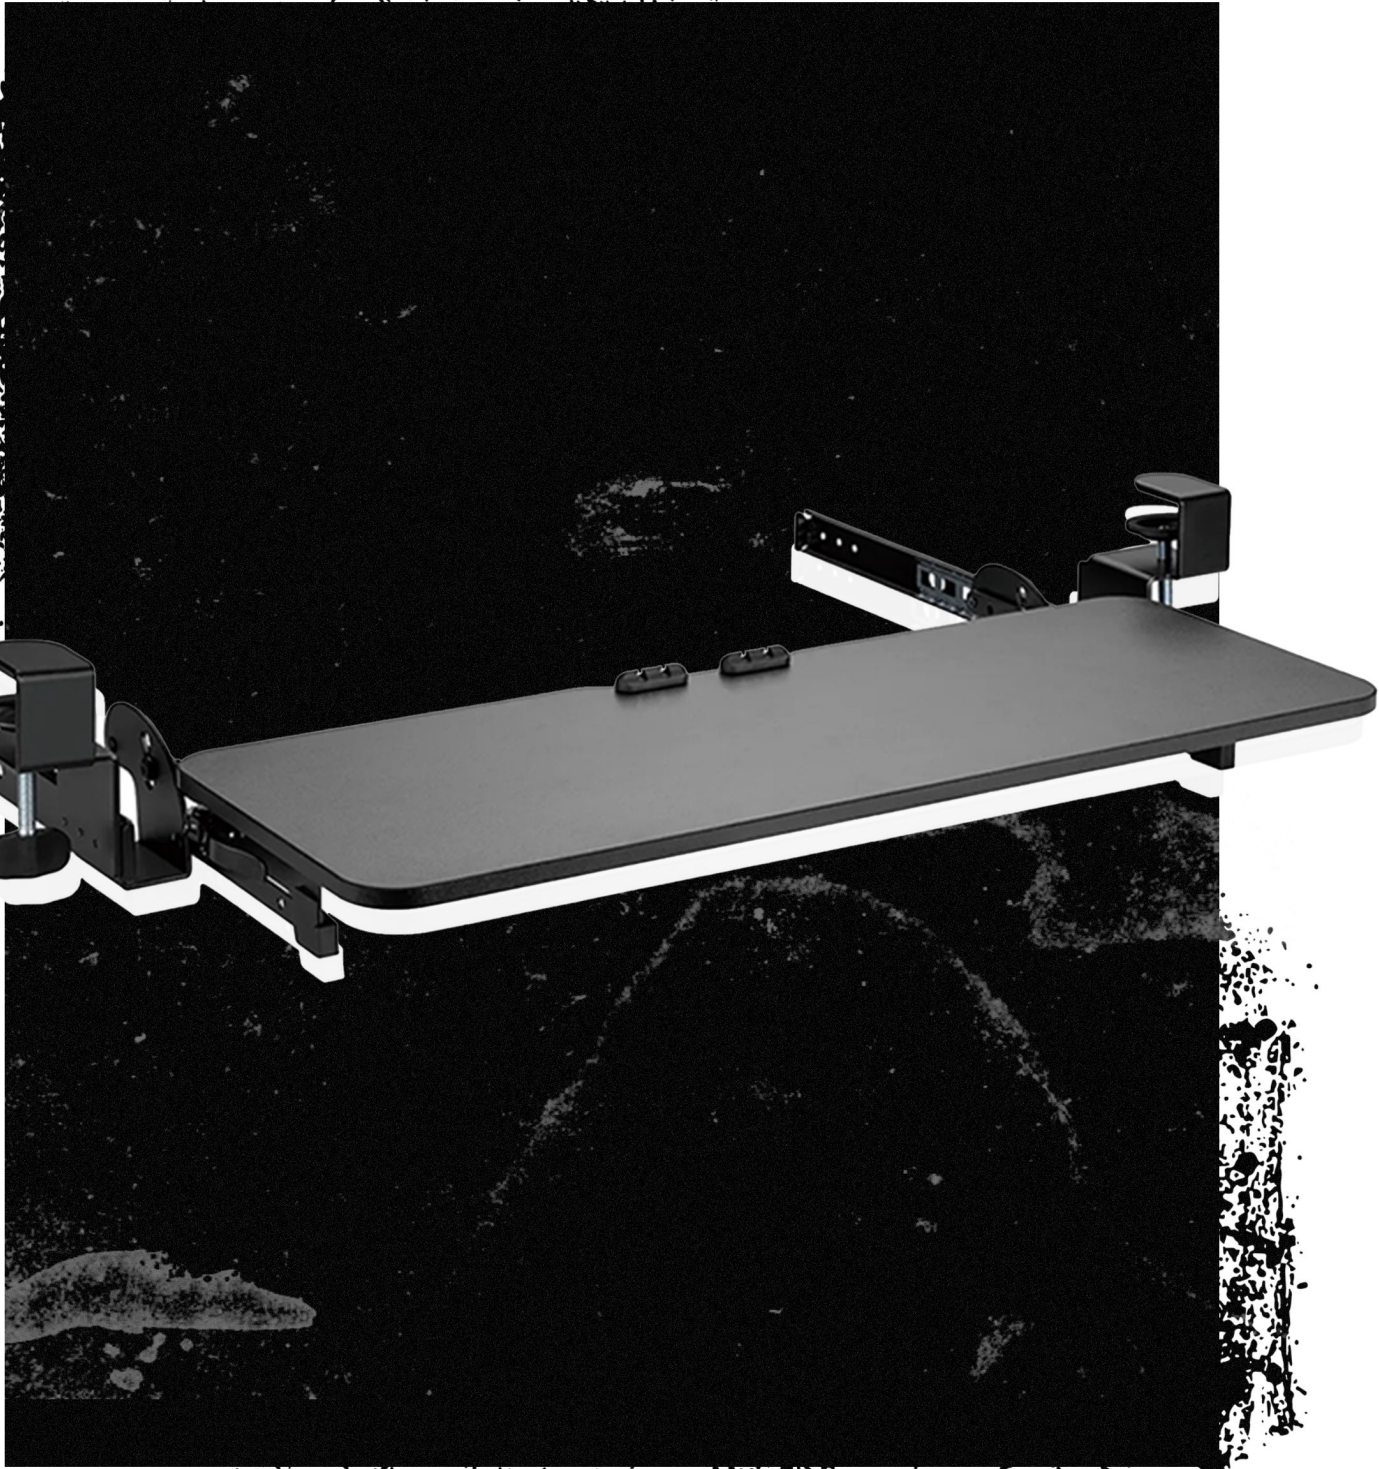

## **Under-counter keyboard holder SolidHand-KT09S**

**SolidHand-KT09S is an excellent choice for those who want to keep their desk tidy. The dimensions of the top 50 x 24 cm and the maximum load of 5 kg guarantee comfortable use. The installation of the stand is extremely simple. Just attach it to the surface of the desk and tighten the included screws.**

## Under-counter keyboard holder SolidHand-KT09S

<b>Model</b>	SolidHand-KT09S	<b>Handle dimensions</b>	65 x 25 x 1,2 cm
<b>Color</b>	black	<b>Tabletop dimensions</b>	50 x 24 cm
<b>Material</b>	steel, ABS, particle board	<b>Package dimensions</b>	52 x 25,5 x 11,5 cm
<b>Load</b>	5 kg	<b>Weight</b>	4,2 kg
<b>Mounting method</b>	clamping screw	<b>Weight with packaging</b>	4,5 kg